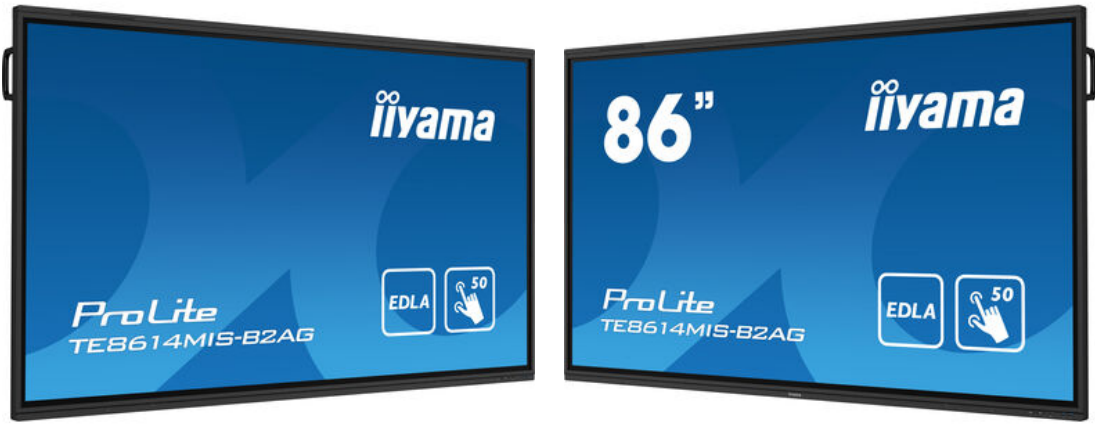

x4

All trademarks and registered trademarks acknowledged. E & O E. Specification subject to change without notice. All LCD's comply with ISO-9241-307:2008 in connection with pixel defects. © IIYAMA CORPORATION. ALL RIGHTS RESERVED