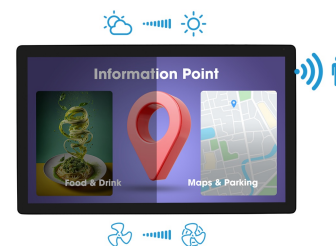

Интеллектуальные датчики

Датчик приближения выключает экран через некоторое время, если обнаруживает, что в помещении никого нет, датчик освещенности регулирует яркость экрана при изменении освещенности, а датчик температуры линейно управляет скоростью вращения вентилятора, охлаждая монитор при повышении температуры, что позволяет экономить электроэнергию и продлевает срок службы устройства.