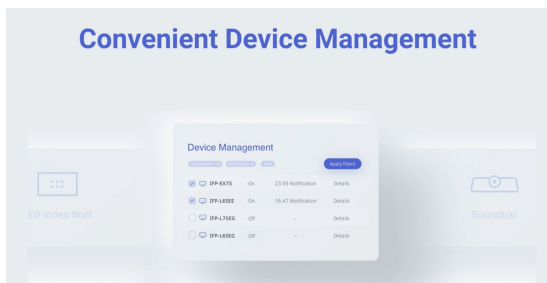

iiyama DMS

iiyama DMS provides organizations with a convenient and fast unified management solution for terminal equipment, builds an efficient and real-time equipment management system, helps digitize the campus/office estate environment and makes device management ultra convenient. iiyama DMS is committed to maintaining compliance with GDPR.