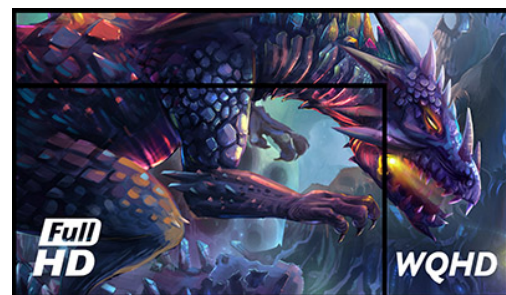

A Fast (gyors) IPS paneltechnológia nemcsak nagyon élethű, élénk csatateri jeleneteket megjelenítését garantálja kiemelkedő színpontossággal, hanem rendkívül gyors 0.2 ms-os mozgókép-válaszidőt (MPRT) is biztosít.