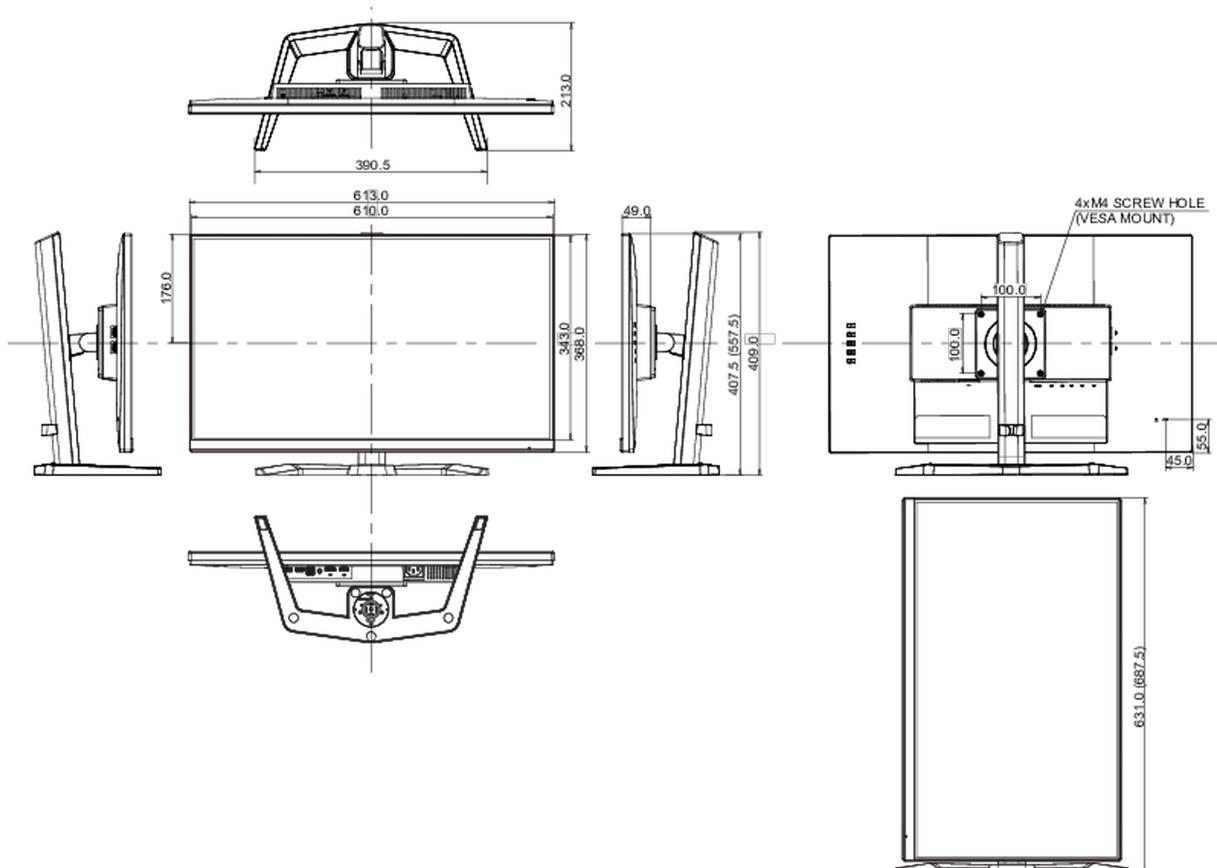

Cable management system

yes

05 ACCESSORIES INCLUDED

Cables

power, USB, HDMI, DP

Other

quick start guide, safety guide

06 POWER MANAGEMENT

Power supply unit

internal

Power supply

AC 100 - 240V, 50/60Hz

Power usage

16W typical, 0.5W stand by, 0.3W off mode

07 SUSTAINABILITY

Regulations

CE, TÜV-Bauart, EAC, PSE, RoHS support, ErP, WEEE, VCCI, REACH, UKCA, Eyesafe 2.0

Energy efficiency class (Regulation (EU) 2017/1369)

D

REACH SVHC

above 0.1%: Lead

08 DIMENSIONS / WEIGHT

Product dimensions W x H x D

613 x 557.5 x 213mm

Box dimensions W x H x D

690 x 432 x 168mm

Weight (without box)

5.4kg

Weight (with box)

7.6kg

EAN code

4948570123964