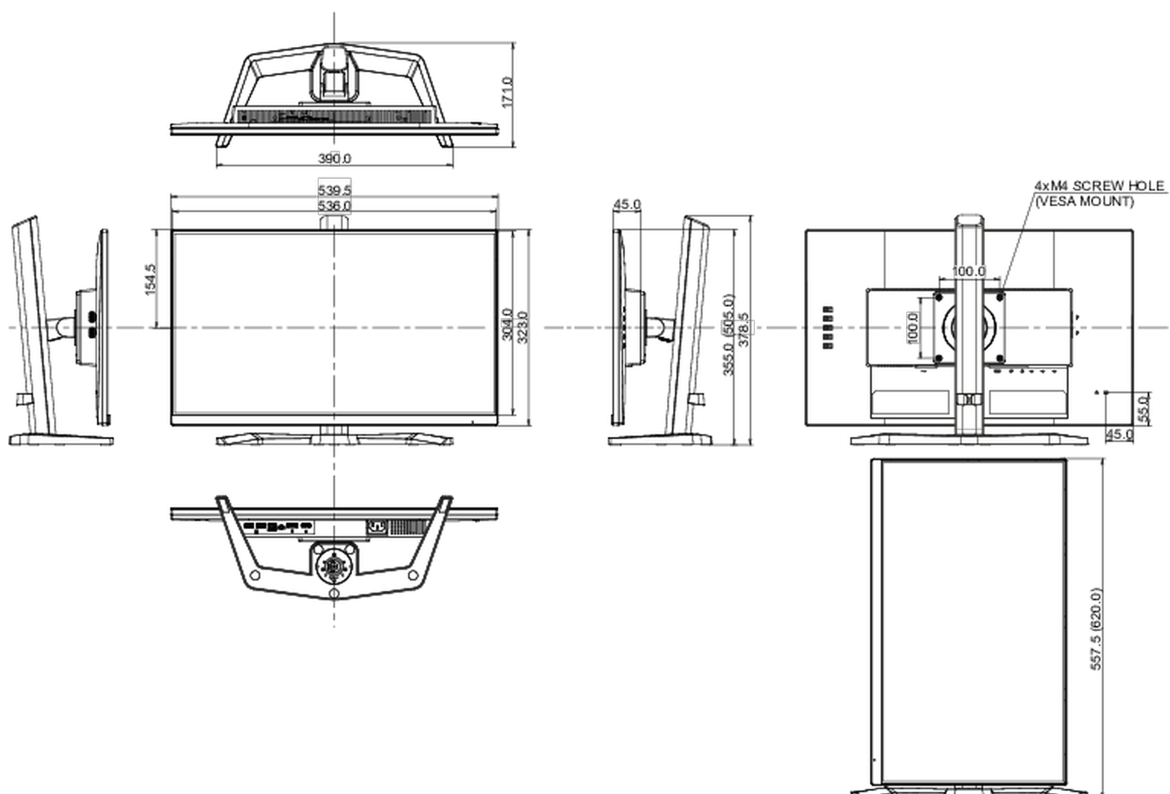

04 MECHANICAL

Display position adjustments	swivel, tilt, pivot (rotation both sides)
Height adjustment	150mm
Rotation (PIVOT function)	90°
Swivel stand	90°; 45° left; 45° right
Tilt angle	23° up; 5° down
VESA mounting	100 x 100mm

08 DIMENSIONS / WEIGHT

Product dimensions W x H x D	539.5 x 505 x 171mm
Box dimensions W x H x D	610 x 398 x 157mm
Weight (without box)	4.5kg
Weight (with box)	6.3kg
EAN code	4948570123926

All trademarks and registered trademarks acknowledged. E & O E. Specification subject to change without notice. All LCD's comply with ISO-9241-307:2008 in connection with pixel defects.