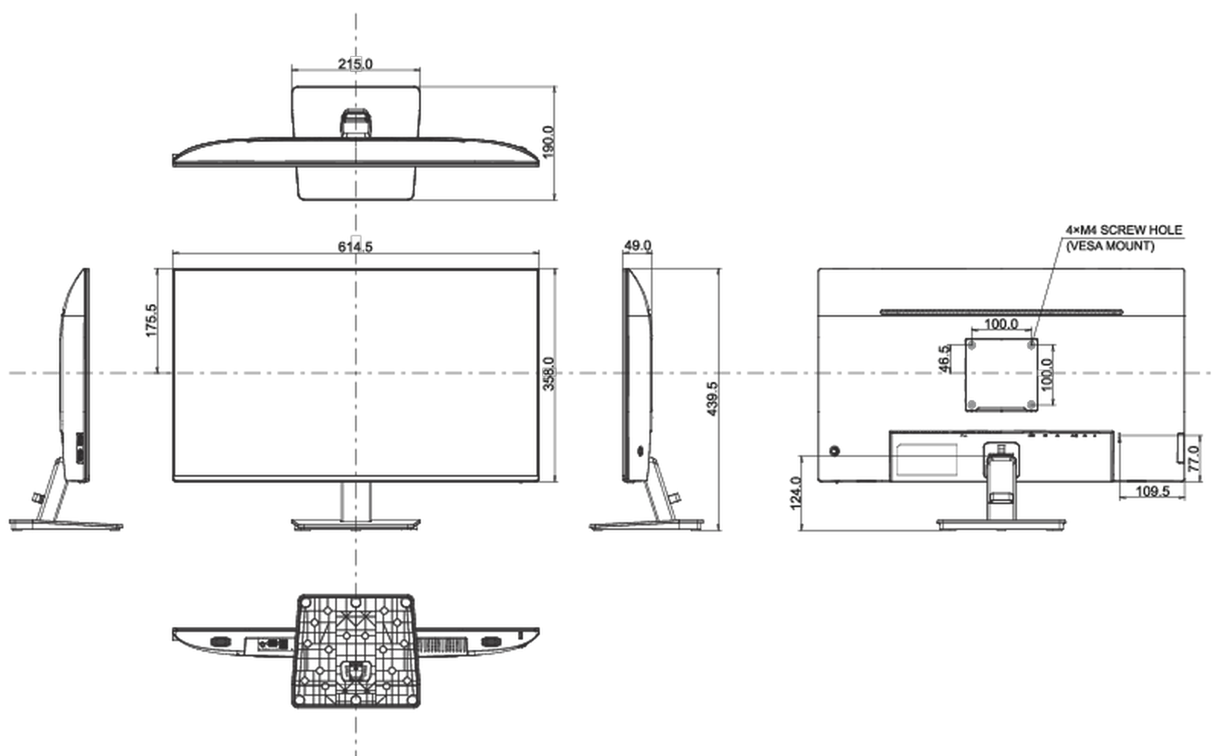

Potrošnja energije

% 1W tipično, 0.5W stand by, 0.3W isključen

07 ODRŽIVOST

Propisi

TCO Sertifikat, CE, TÜV-GS, EAC, PSE, RoHS podrška, ErP, WEEE, VCCI, REACH, UKCA

Klasa energetske efikasnosti (Regulation (EU) 2017/1369)

F

EPEAT Silver

*registration varies by country, go to www.epeat.net for details

REACH SVHC

iznad 0.1%: Olova

08 DIMENZIJE / TEŽINA

Dimenzije proizvoda Š x V x D

614.5 x 439.5 x 190mm

Dimenzije kutije Š x V x D

688 x 473 x 124mm

Težina (bez kutije)

4.7kg

Težina (sa kutijom)

7.1kg

EAN kod

4948570123797

All trademarks and registered trademarks acknowledged. E & O E. Specification subject to change without notice. All LCD's comply with ISO-9241-307:2008 in connection with pixel defects.

© IIYAMA CORPORATION. ALL RIGHTS RESERVED