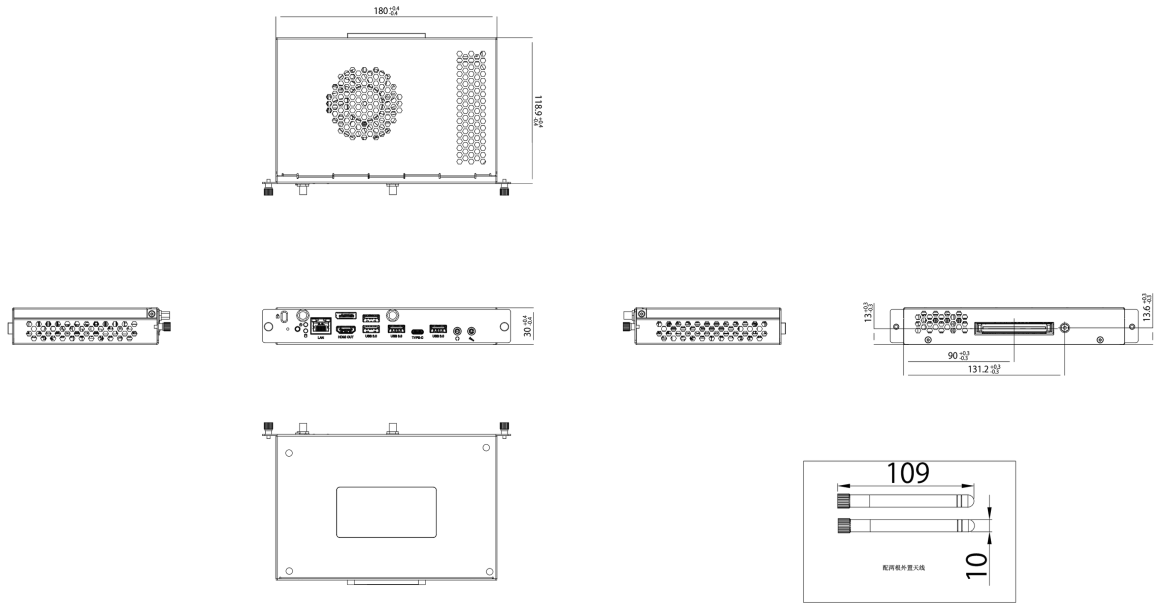

## An Intel® i5 OPS slot PC with Windows® 11 which supports 5K (5120x2160) resolution

This mini OPS PC with Intel® Core™ i5 inside turns your iiyama (interactive) large format display into a stand-alone solution. It comes equipped with a powerful Intel® processor with integrated Ultra HD graphics and a fast SSD drive. No hassle with cables and having to mount a PC at the back of the monitor or on a floor lift. The OPC51204BC-1 is also very quiet with a noise level below 34dB at 100% CPU load at 1 meter distance. Simply slide in the iiyama OPS slot PC and get started right away.

### 01 DEVICE

Type	OPS slot PC
CPU	Intel® Core™ i5-12450H (12th Gen), TPM 2.0 (Trusted Platform Module)
RAM	DDR4 3200MHz 8GB, Max. 32GB
SSD	PCIe 256GB M.2
Graphics	Integrated Intel® UHD Graphics for 12th Gen Intel® Processors
Chipset	Intel®
Sound card	Integrated High Definition 100B Audio Stereo
Network	10/100/1000M Adapter
WiFi	802.11 a/b/g/n/ac/ax (Wifi 6)
Bluetooth	5.2
Operating system	Windows 11 IoT Enterprise
LAN (RJ45)	x1
USB	3.0 x4, 3.2 (Type C) x1 (Not support DP Alt mode)
DisplayPort Out	x1, DP1.4 (Max resolution 3840 x 2160 60Hz)
HDMI Out	x1, HDMI2.0 (Max resolution 3840 x 2160 60Hz)
Microphone In	x1
Audio	1x Audio out

### 03 DIMENSIONS / WEIGHT

Product dimensions L x W x H	180 x 119 x 30mm
Box dimensions W x H x D	260 x 192 x 72mm
Weight (without box)	0.60kg
Weight (with box)	0.957kg
EAN code	4948570033331