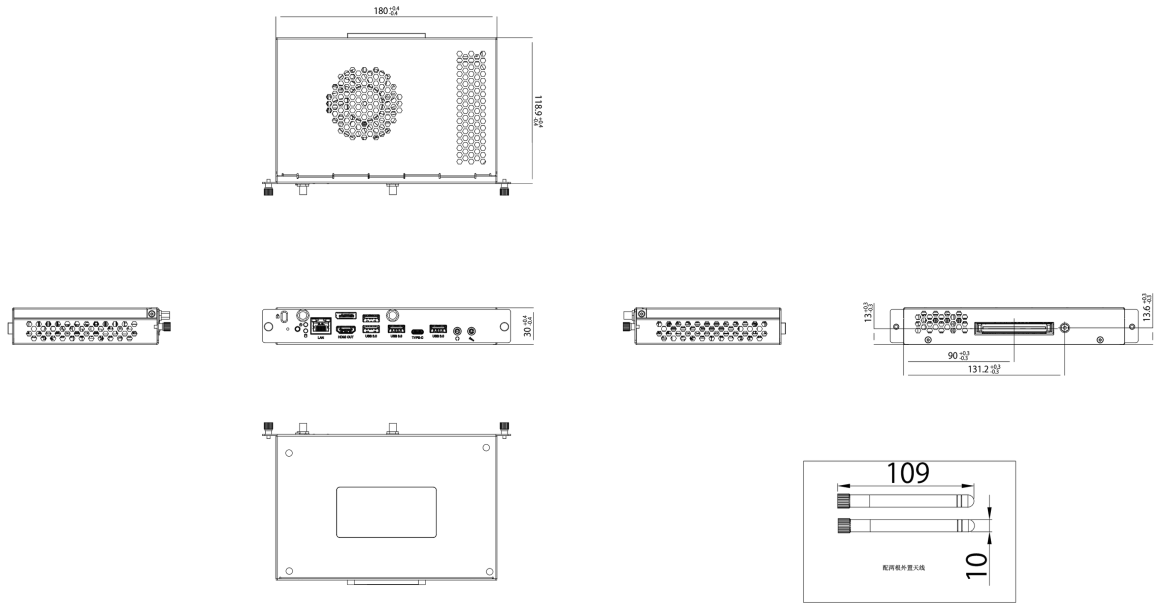

An Intel® i5 OPS slot PC with Windows® 11 which supports 5K (5120x2160) resolution

This mini OPS PC with Intel® Core™ i5 inside turns your iiyama (interactive) large format display into a stand-alone solution. It comes equipped with a powerful Intel® processor with integrated Ultra HD graphics and a fast SSD drive. No hassle with cables and having to mount a PC at the back of the monitor or on a floor lift. The OPC51204BC-1 is also very quiet with a noise level below 34dB at 100% CPU load at 1 meter distance. Simply slide in the iiyama OPS slot PC and get started right away.

01 DEVICE

Type	OPS slot PC
CPU	Intel® Core™ i5-12450H (12th Gen), TPM 2.0 (Trusted Platform Module)
RAM	DDR4 3200MHz 8GB, Max. 32GB
SSD	PCIe 256GB M.2
Graphics	Integrated Intel® Iris® UHD Graphics for 12th Gen
Chipset	Intel®
Sound card	Integrated High Definition 100B Audio Stereo
Networking	10/100/1000M Adapter
WiFi	802.11 a/b/g/n/ac/ax (Wifi 6)
Bluetooth	5.2
Operating system	Windows 11 IoT Enterprise
LAN (RJ45)	x1
USB	3.0 x4, 3.2 (Type C) x1 (Not support DP Alt mode)
DisplayPort Out	x1, DP1.4 (Max resolution 3840 x 2160 60Hz)
HDMI Out	x1, HDMI2.0 (Max resolution 3840 x 2160 60Hz)
Microphone In	x1
Audio	1x Zvukový výstup

02 POWER-MANAGEMENT

Odběr energie: 80.7W typisch, 2.9W odpočinek

03 ROZMĚRY / HMOTNOST

Rozměry výrobku	180 x 119 x 30mm
Rozměry balení Š x V x D	260 x 192 x 72mm
Váha (bez balení)	0.60kg
Váha (s balením)	0.957kg
EAN code	4948570033331