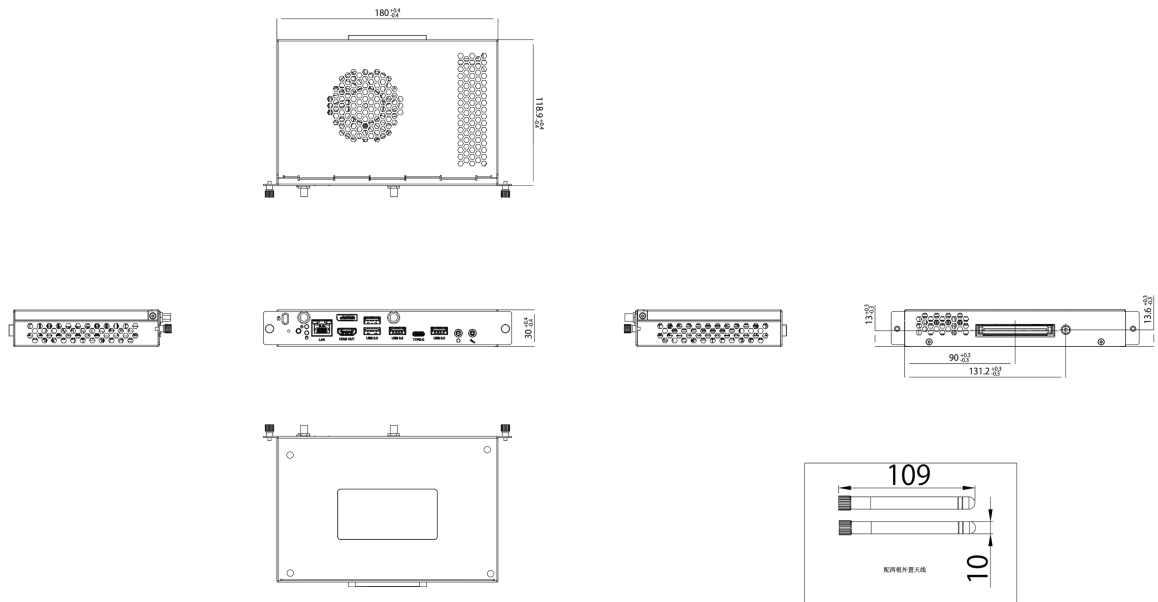

An Intel® i5 OPS slot PC with Windows® 11 which supports 5K (5120x2160) resolution

This mini OPS PC with Intel® Core™ i5 inside turns your iiyama (interactive) large format display into a stand-alone solution. It comes equipped with a powerful Intel® processor with integrated Ultra HD graphics and a fast SSD drive. No hassle with cables and having to mount a PC at the back of the monitor or on a floor lift. The OPC51204BC-1 is also very quiet with a noise level below 34dB at 100% CPU load at 1 meter distance. Simply slide in the iiyama OPS slot PC and get started right away.

01 DEVICE

Type	OPS slot PC
CPU	Intel® Core™ i5-12450H (12th Gen), TPM 2.0 (Trusted Platform Module)
RAM	DDR4 3200MHz 8GB, Max. 32GB
SSD	PCIe 256GB M.2
Graphics	Integrated Intel® UHD Graphics for 12th Gen Intel® Processors
Chipset	Intel®
Sound card	Integrated High Definition 100B Audio Stereo
Network	10/100/1000M Adapter
WiFi	802.11 a/b/g/n/ac/ax (Wifi 6)
Bluetooth	5.2
Operating system	Windows 11 IoT Enterprise
LAN (RJ45)	x1
USB	3.0 x4, 3.2 (Type C) x1 (Not support DP Alt mode)
DisplayPort Out	x1, DP1.4 (Max resolution 3840 x 2160 60Hz)
HDMI Out	x1, HDMI2.0 (Max resolution 3840 x 2160 60Hz)
Microphone In	x1
Audio	1x Аудиовыход

02 POWER-MANAGEMENT

Потребляемая мощность 80.7W стандарт, 2.9W ожидание

03 PA3MEP / BEC

Размер продукта	180 x 119 x 30мм
Размер коробки Ш x В x Г	260 x 192 x 72мм
Вес (без упаковки)	0.60кг
Вес (с упаковкой)	0.957кг
EAN код	4948570033331