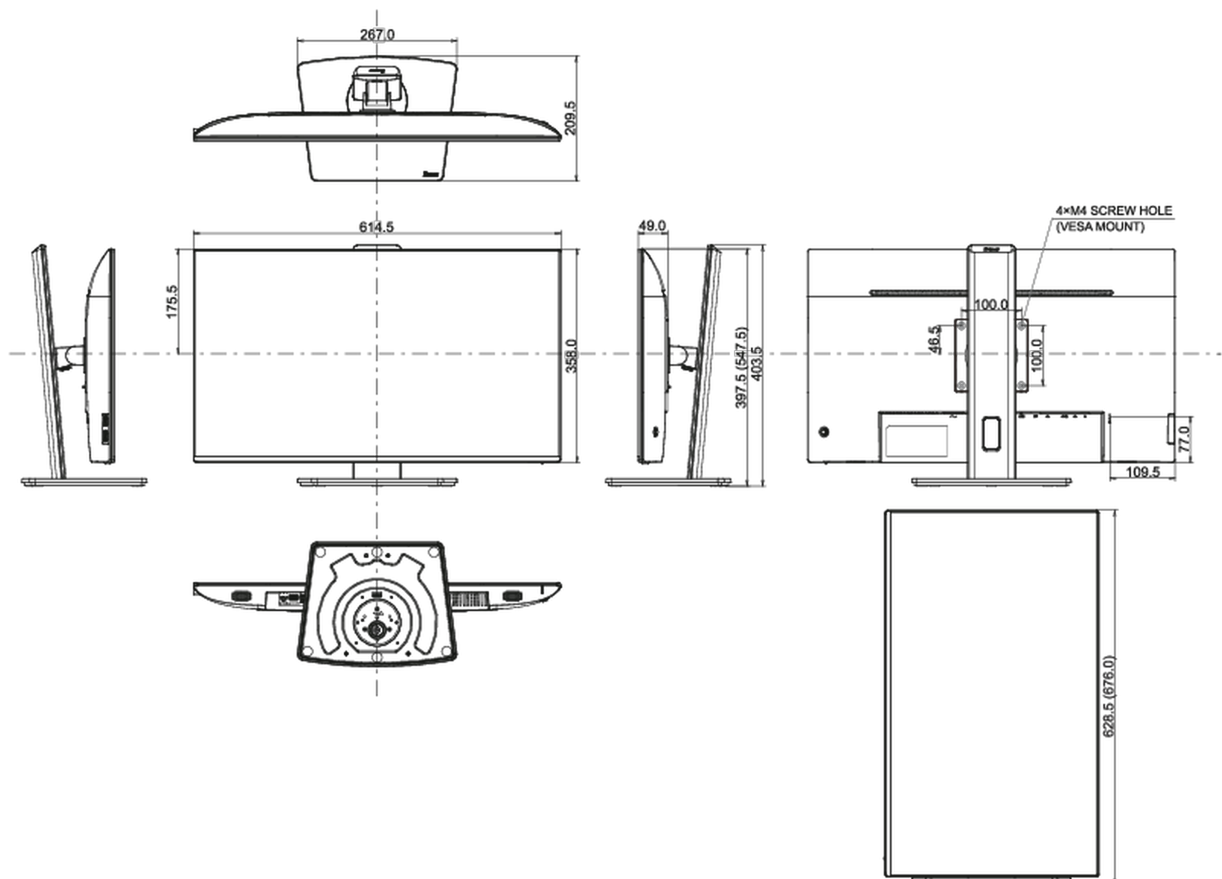

## 04 MECHANICAL

<b>Display position adjustments</b>	height, swivel, tilt, pivot (rotation both sides)
<b>Height adjustment</b>	150mm
<b>Rotation (PIVOT function)</b>	90°
<b>Swivel stand</b>	90°; 45° left; 45° right
<b>Tilt angle</b>	23° up; 5° down
<b>VESA mounting</b>	100 x 100mm
<b>Cable management system</b>	yes

## 08 DIMENSIONS / WEIGHT

Product dimensions W x H x D	614.5 x 397.5 (547.5) x 209.5mm
Box dimensions W x H x D	688 x 463 x 138mm
Weight (without box)	6.3kg
Weight (with box)	8.7kg
EAN code	4948570123803