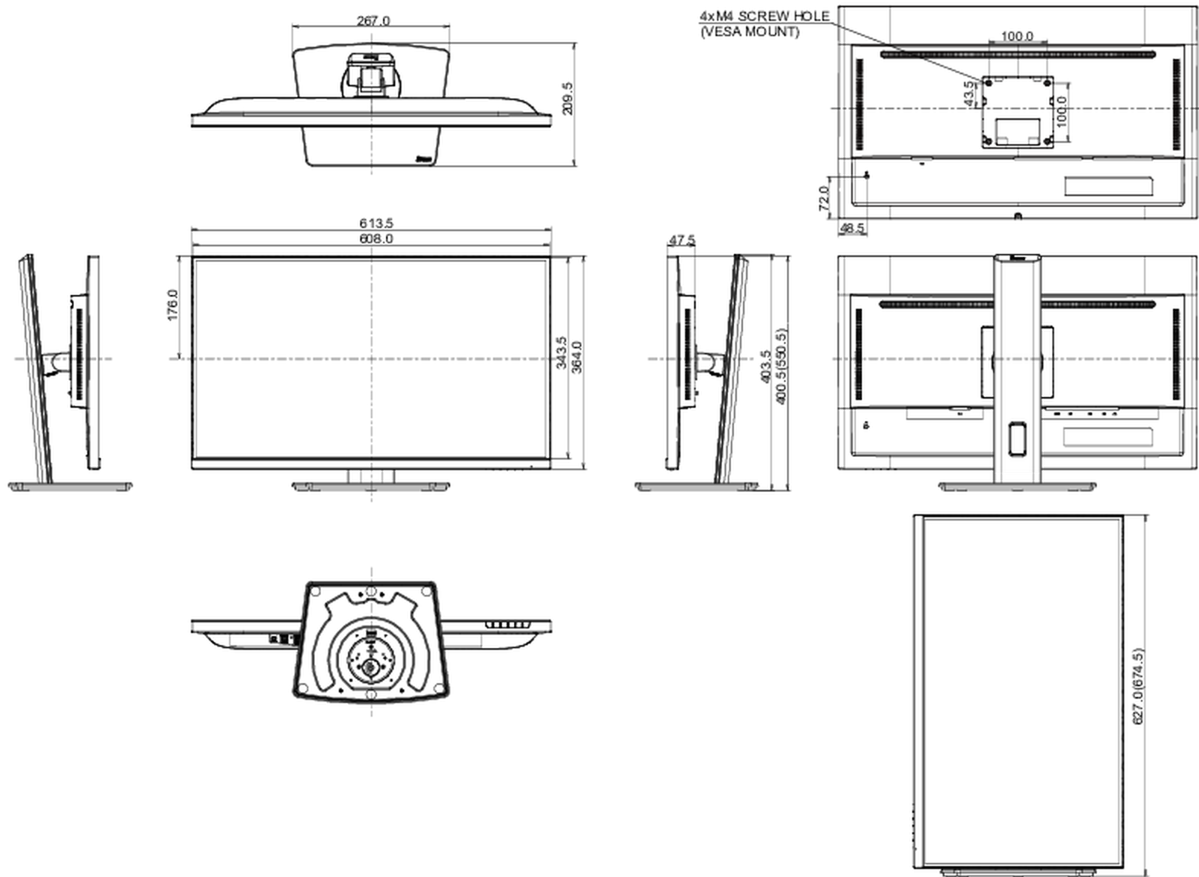

**08** MÉRETEK / SÚLY

Termék méretei Sz x H x M

613.5 x 400.5 (550.5) x 209.5mm

Doboz méretei Sz x H x M

679 x 427 x 130mm

EAN kód

4948570124183

All trademarks and registered trademarks acknowledged. E & O E. Specification subject to change without notice. All LCD's comply with ISO-9241-307:2008 in connection with pixel defects.