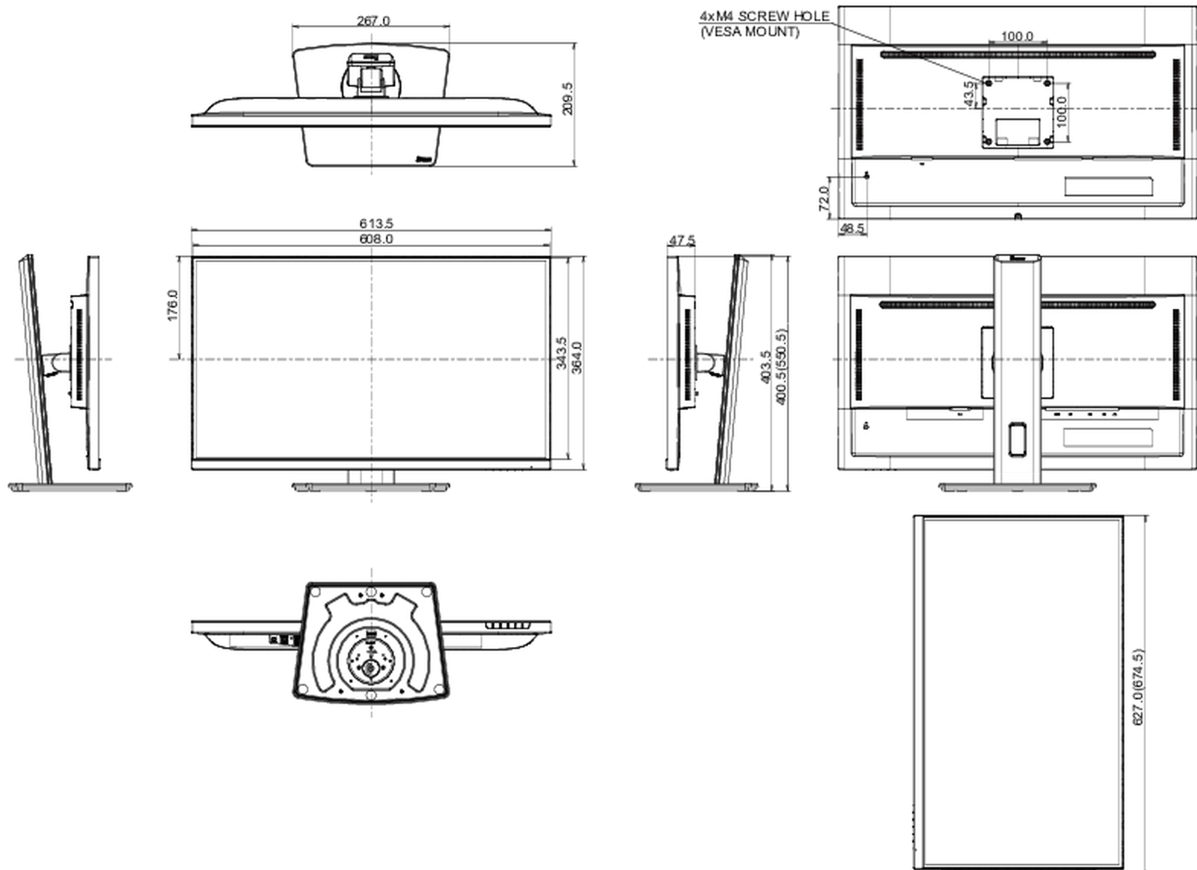

04 MECHANICAL

Display position adjustments	height, swivel, tilt, pivot (rotation both sides)
Height adjustment	150mm
Rotation (PIVOT function)	90°
Swivel stand	90°; 45° left; 45° right
Tilt angle	23° up; 5° down
VESA mounting	100 x 100mm

TCO Certified, CE, TÜV-Bauart, EAC, VCCI-B, PSE, RoHS support, ErP, WEEE, REACH, UKCA

Energy efficiency class (Regulation (EU) 2017/1369)

E

REACH SVHC

above 0.1%: Lead

08 DIMENSIONS / WEIGHT

Product dimensions W x H x D

613.5 x 400.5 (550.5) x 209.5mm

Box dimensions W x H x D

679 x 427 x 130mm

EAN code

4948570124183

All trademarks and registered trademarks acknowledged. E & O E. Specification subject to change without notice. All LCD's comply with ISO-9241-307:2008 in connection with pixel defects.