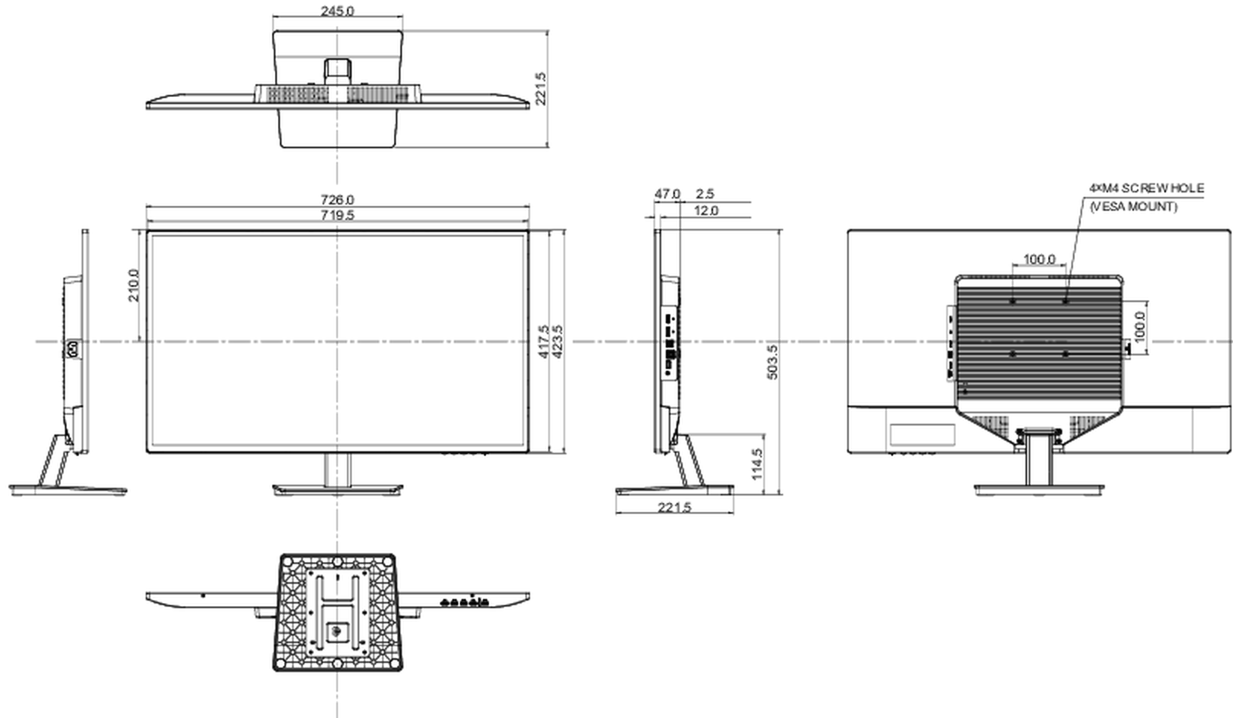

## 04 MECHANICAL

Display position adjustments	tilt
Tilt angle	20° up; 4° down
VESA mounting	100 x 100mm
Cable management system	yes

## 08 DIMENSIONS / WEIGHT

Product dimensions W x H x D

726 x 503.5 x 221.5mm

Box dimensions W x H x D

810 x 505 x 125mm

Weight (without box)

6.9kg

Weight (with box)

8.5kg

EAN code

4948570123643

All trademarks and registered trademarks acknowledged. E & O E. Specification subject to change without notice. All LCD's comply with ISO-9241-307:2008 in connection with pixel defects.