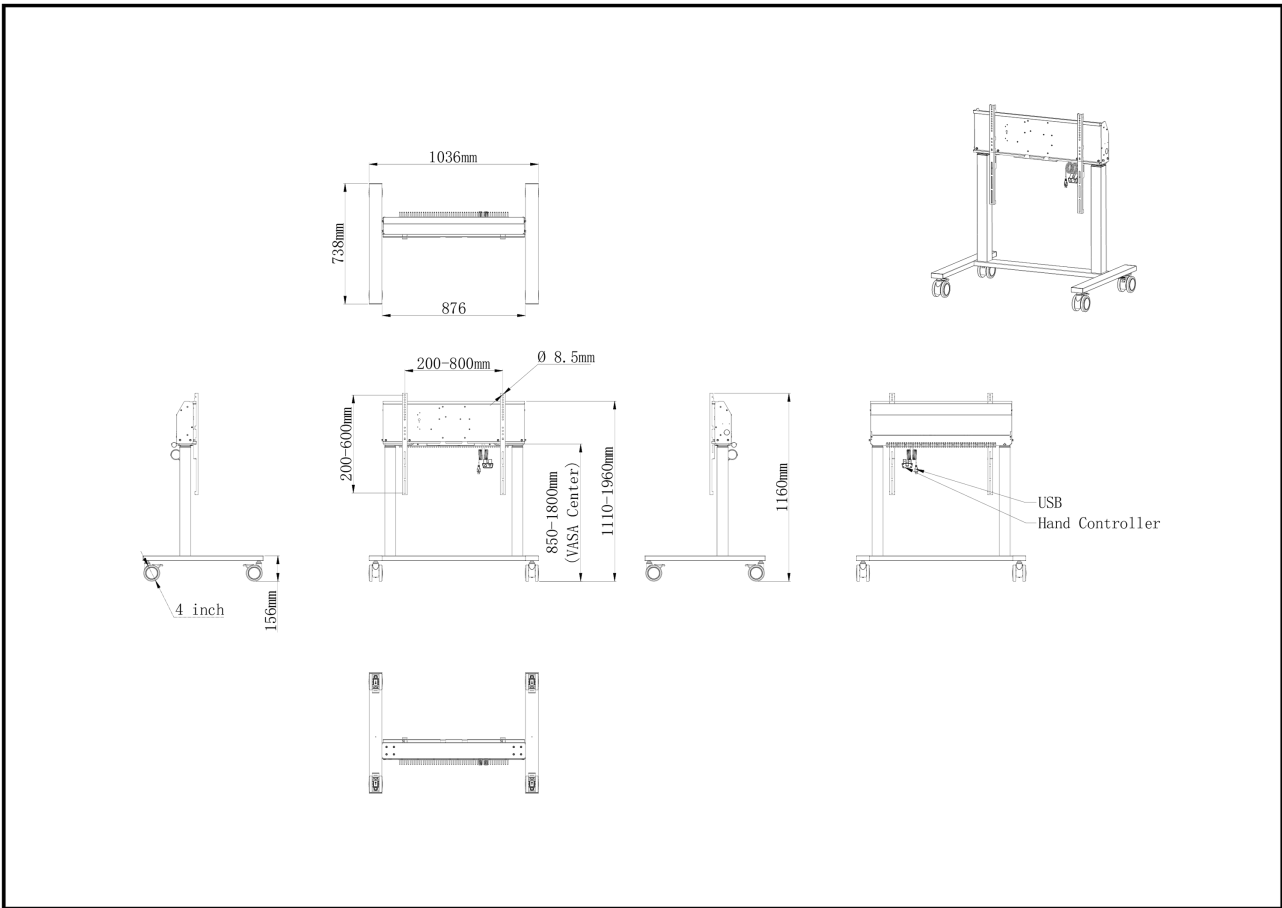

Double column electric floor lift on wheels for monitors up to 98" (up to 105" with a mounting kit)

An anti-collision electric trolley for large format displays up to VESA 800x600mm. This product is unique because of its screen flexibility and installation ease, within just five steps the product is installed and ready for use in any meeting area.

This mobile stand with electrical 950mm height adjustment provides a continuous and silent adjustment, controlled directly from a compatible iiyama TE SERIES display or with the attached control pad. The 4-inch muting castor omni directional wheels make it easy and save to move the car around. The integrated screen bracket supports most VESA patterns, making this floor lift suitable for every display up to 98" with a max. weight of 120kg.

*To mount a 105" display you need the additional mounting kit [MD-ADAP001](#)

01 TECHNICAL SPECIFICATION

Type	Black, 1.8m
Number of screens	1
Screen size	55" - 105"
Height adjustment	950mm, Centre of the screen is 850 - 1800mm
Max weight capacity	120kg / monitor
VESA maximum	800 x 600mm
Extra	For screens up to 98" (105" needs additional mounting kit - MD-ADAP001), cable management, customized cables (Power, USB, Control pad)