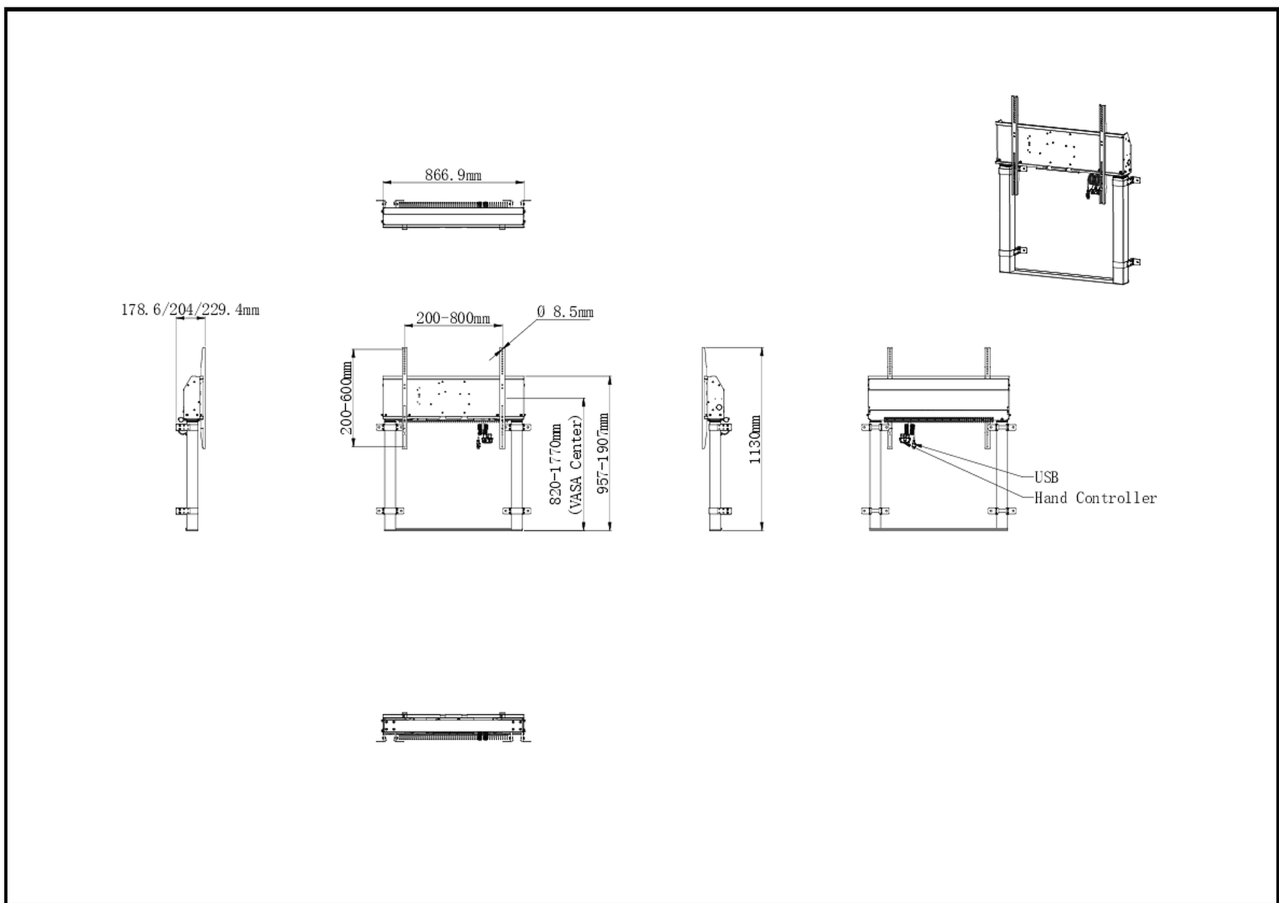

Single column electric floor lift for monitors up to 98"

This fixed on-floor and wall single-column electric lift stand is a perfect solution for 55"-98" displays. It's suitable with screens up to VESA 800x600mm and up to 120kg. Equipped with an easy mount, based on "pull and release" brackets and a wired remote, it is a perfect solution for displays placed in classrooms or conference rooms.

This column is a perfect match for the iiyama TE12, TE14 and TE18 SERIES IFP - Interactive Displays allowing users to control the height from the screen itself. With the option to save 2 height level pre-sets, different users can quickly adjust the screen position to their needs.

*To mount a 105" display you need the additional mounting kit [MD-ADAP001](#)

01 TECHNICAL SPECIFICATION

Typ	White, 1.8m
Počet obrazovek	1
Velikost obrazovky	55" - 105"
Regulace výšky	950mm, Centre of the screen is 812 - 1762mm
Max weight capacity	120kg / монитор
VESA maximum	800 x 600mm
Extra	For screens up to 98" (105" needs additional mounting kit - MD-ADAP001), cable management, customized cables (Power, USB, Control pad)

02 РАЗМЕР / ВЕС

Размер продукта Ш x В x Г 886.9 x 1770 x 178.6229.4мм

Размер коробки Ш x В x Г 1132 x 182 x 754мм

Вес (без упаковки) 35.4кг

Вес (с упаковкой) 38кг

EAN код 4948570033263

03 СОПУТСТВУЮЩАЯ ИНФОРМАЦИЯ