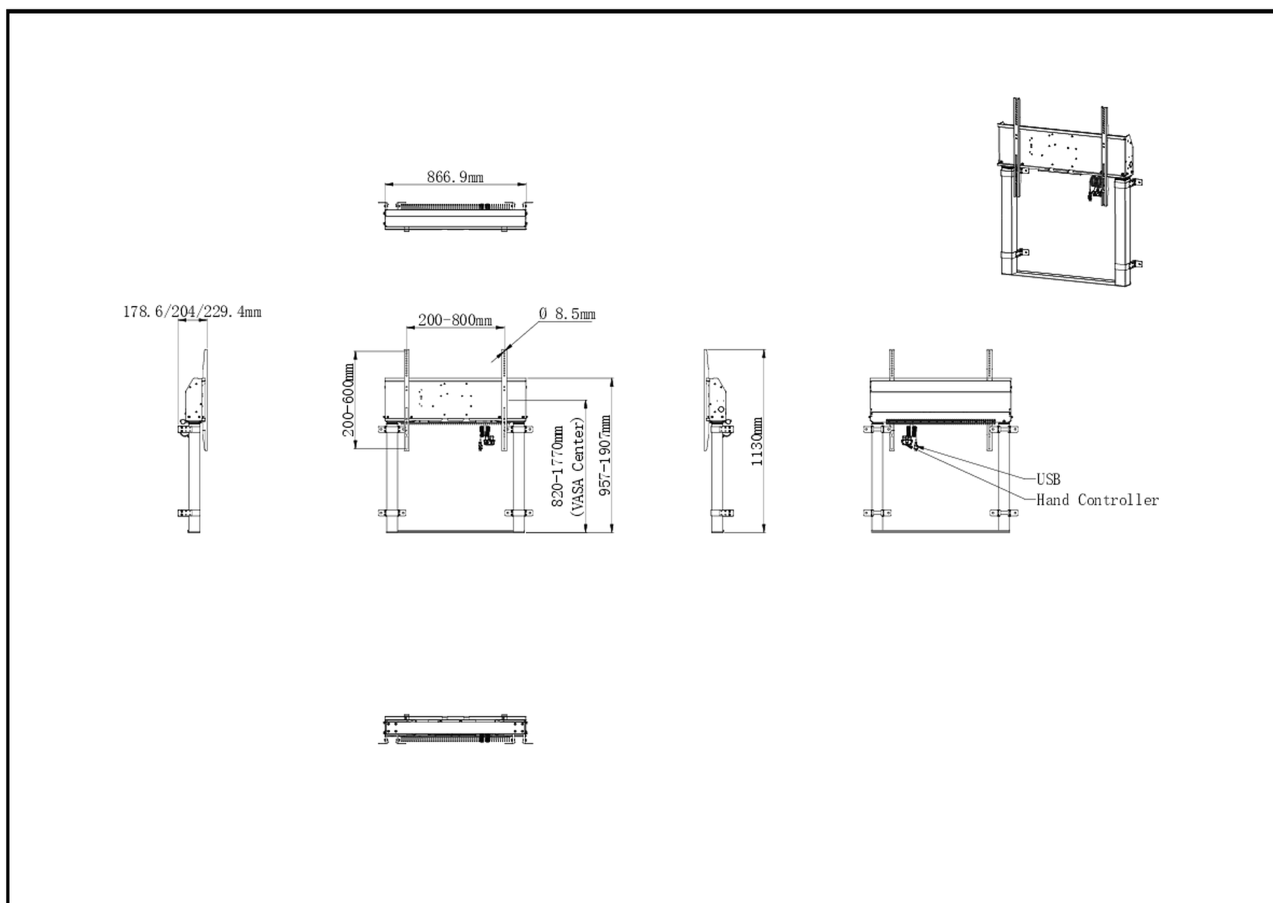

## Single column electric floor lift for monitors up to 98"

This fixed on-floor and wall single-column electric lift stand is a perfect solution for 55"-98" displays. It's suitable with screens up to VESA 800x600mm and up to 120kg. Equipped with an easy mount, based on "pull and release" brackets and a wired remote, it is a perfect solution for displays placed in classrooms or conference rooms.

This column is a perfect match for the iiyama TE12, TE14 and TE18 SERIES IFP - Interactive Displays allowing users to control the height from the screen itself. With the option to save 2 height level pre-sets, different users can quickly adjust the screen position to their needs.

### 01 SPECIFIKACE

Type	White, 1.8m
Number of screens	1
Screen size	55" - 105"
Height adjustment	950mm, Centre of the screen is 812 - 1762mm
Váha max.	120kg / monitor
VESA maximum	800 x 600mm
Extra	For screens up to 98" (105" needs additional mounting kit - MD-ADAP001), cable management, customized cables (Power, USB, Control pad)

## 02 ROZMĚRY / HMOTNOST

Rozměry výrobku Š x V x D 886.9 x 1770 x 178.6229.4mm

Rozměry balení Š x V x D 1132 x 182 x 754mm

Váha (bez balení) 35.4kg

Váha (s balením) 38kg

EAN code 4948570033263