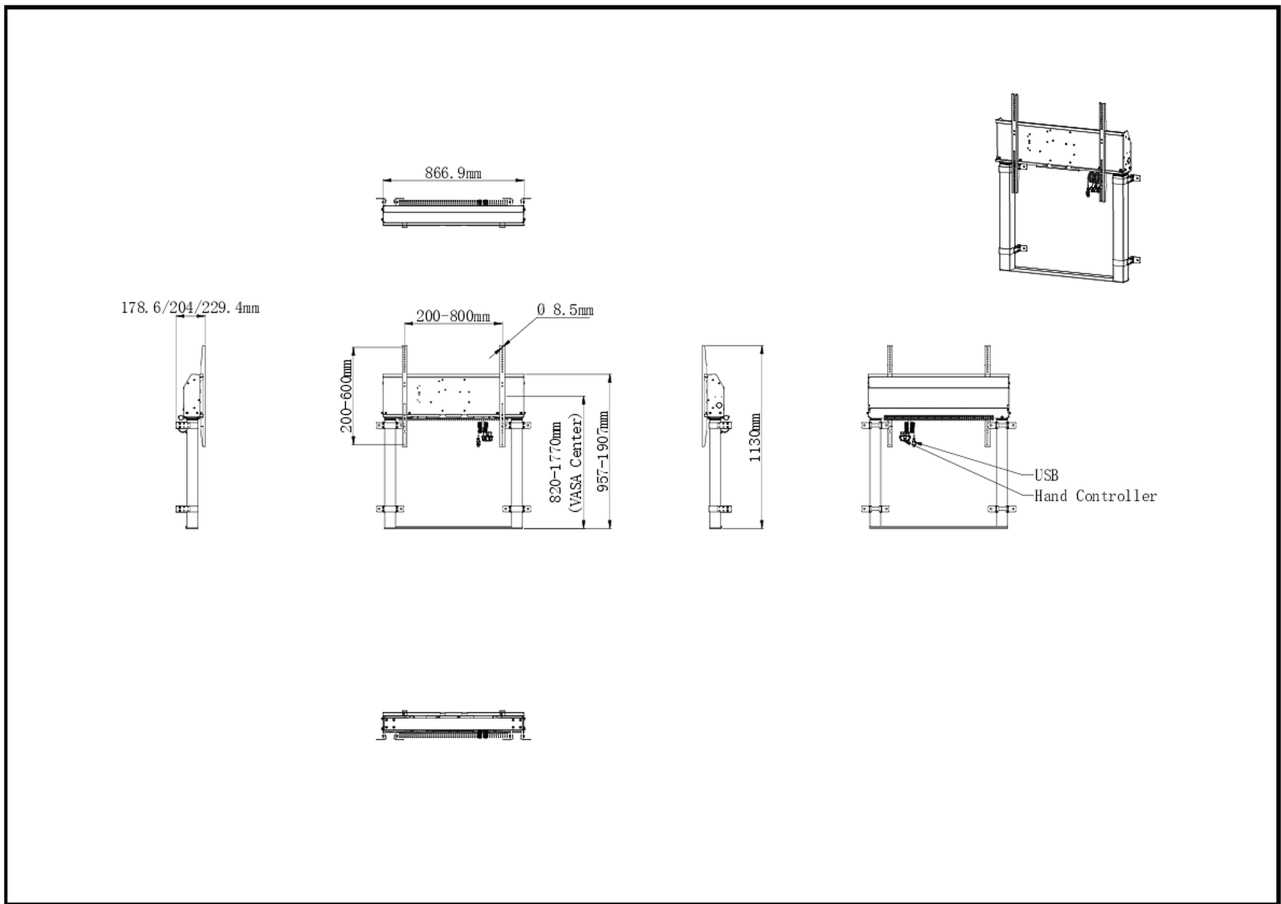

Single column electric floor lift for monitors up to 98"

This fixed on-floor and wall single-column electric lift stand is a perfect solution for 55"-98" displays. It's suitable with screens up to VESA 800x600mm and up to 120kg. Equipped with an easy mount, based on "pull and release" brackets and a wired remote, it is a perfect solution for displays placed in classrooms or conference rooms.

This column is a perfect match for the iiyama TE12, TE14 and TE18 SERIES IFP - Interactive Displays allowing users to control the height from the screen itself. With the option to save 2 height level pre-sets, different users can quickly adjust the screen position to their needs.

*To mount a 105" display you need the additional mounting kit MD-ADAP001

01 TECHNICAL SPECIFICATION

Type	White, 1.8m
Number of screens	1
Screen size	55" - 105"
Height adjustment	950mm, Centre of the screen is 812 - 1762mm
Max weight capacity	120kg / монитор
VESA maximum	800 x 600mm
Extra	For screens up to 98" (105" needs additional mounting kit - MD-ADAP001), cable management, customized cables (Power, USB, Control pad)

02 РАЗМЕР / ВЕС

Размер продукта Ш x В x Г 886.9 x 1770 x 178.6229.4мм

Размер коробки Ш x В x Г 1132 x 182 x 754мм

Вес (без упаковки) 35.4кг

Вес (с упаковкой) 38кг

EAN код 4948570033263

03 СОПУТСТВУЮЩАЯ ИНФОРМАЦИЯ