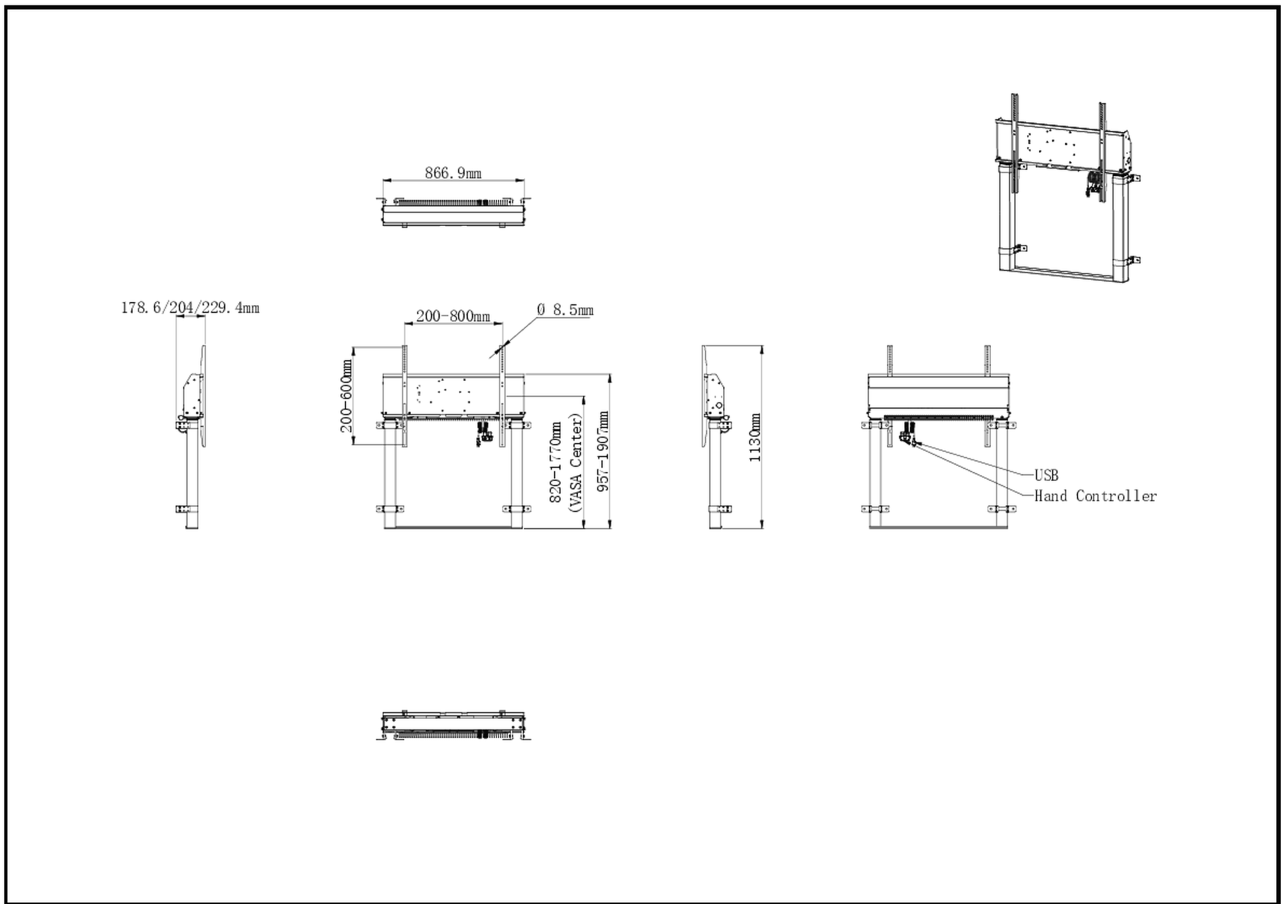

Single column electric floor lift for monitors up to 98"

This fixed on-floor and wall single-column electric lift stand is a perfect solution for 55"-98" displays. It's suitable with screens up to VESA 800x600mm and up to 120kg. Equipped with an easy mount, based on "pull and release" brackets and a wired remote, it is a perfect solution for displays placed in classrooms or conference rooms.

*To mount a 105" display you need the additional mounting kit MD-ADAP001

01 TECHNICAL SPECIFICATION

Type	White, 1.8m
Number of screens	1
Screen size	55" - 105"
Height adjustment	950mm, Centre of the screen is 812 - 1762mm
Max weight capacity	120kg / монитор
VESA maximum	800 x 600mm
Extra	For screens up to 98" (105" needs additional mounting kit - MD-ADAP001), cable management, customized cables (Power, USB, Control pad)

02 РАЗМЕР / ВЕС

Размер продукта Ш x В x Г 886.9 x 1770 x 178.6229.4мм

Размер коробки Ш x В x Г 1132 x 182 x 754мм

Вес (без упаковки) 35.4кг

Вес (с упаковкой) 38кг

EAN код 4948570033263

03 СОПУТСТВУЮЩАЯ ИНФОРМАЦИЯ