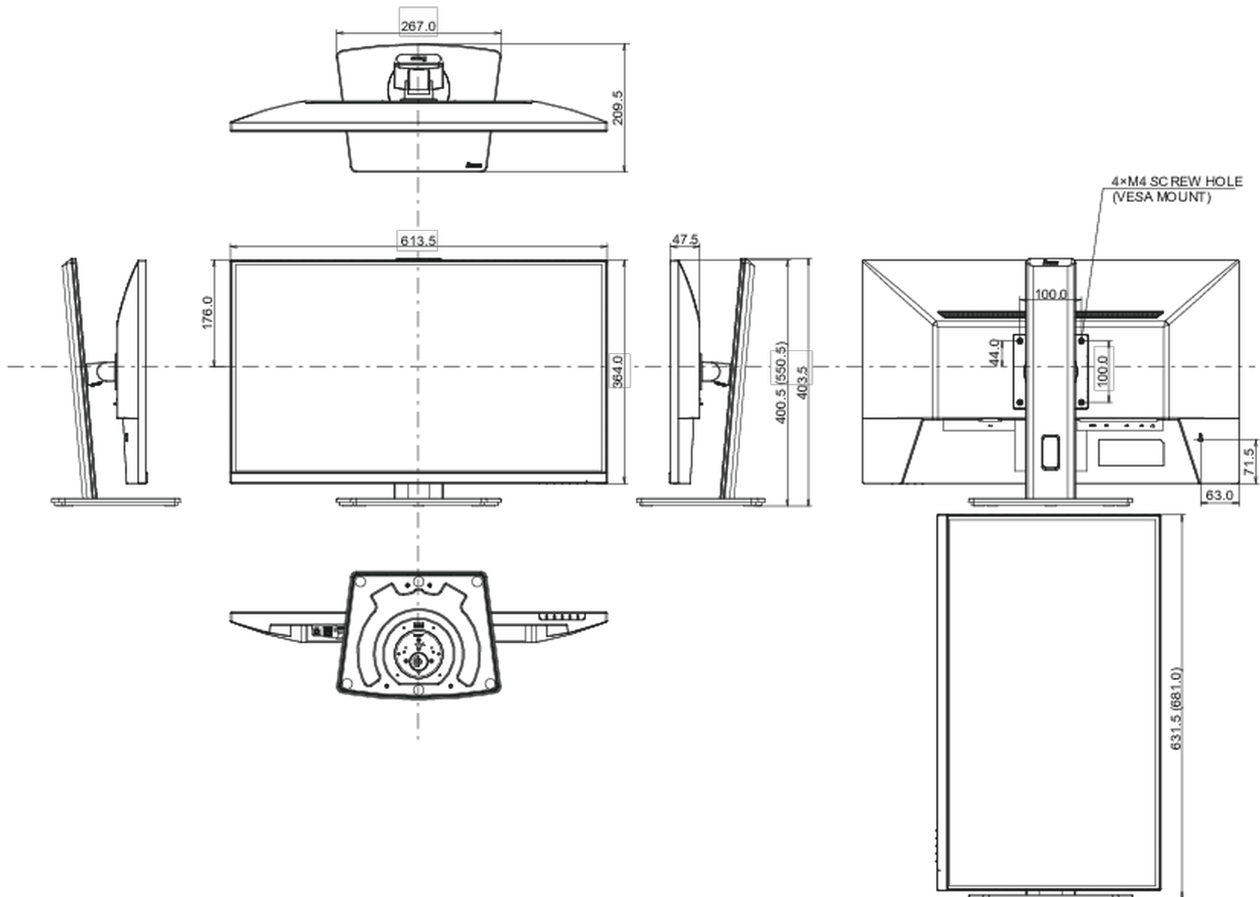

## 04 MECHANICAL

Display position adjustments	height, swivel, tilt, pivot (rotation both sides)
Height adjustment	150mm
Rotation (PIVOT function)	90°
Swivel stand	90°; 45° left; 45° right
Tilt angle	23° up; 5° down
VESA mounting	100 x 100mm
Cable management system	yes

## 08 DIMENSIONS / WEIGHT

Product dimensions W x H x D	613.5 x 400.5 (550.5) x 209.5mm
Box dimensions W x H x D	691 x 447 x 142mm
Weight (without box)	5.7kg
Weight (with box)	7.3kg
EAN code	4948570124121