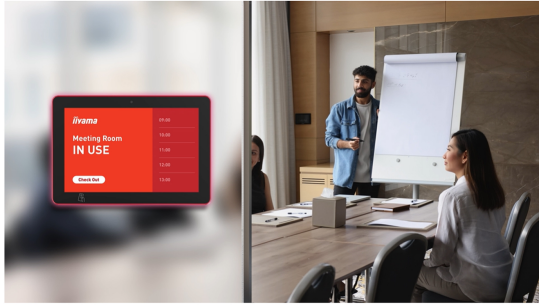

TOUCHSCREENS**10.1" PCAP 10pt touch screen
with Android, Power over
Ethernet Technology, NFC/RFID
reader and a RGB led bar**

The ProLite TW1025LASC-B1PNR touch panel PC is a perfect choice for high-use environments such as booking rooms, information desks or other corporate and hospitality applications. The Optical Bonded Projective Capacitive (PCAP) 10-point touch technology ensures a seamless and accurate touch response and a lower light reflection, in addition, the display is protected against humidity and potential moisture development. Thanks to the pre-installed Android 12 operating system, it is possible to easily customize the monitor by installing applications directly to it. The Power over Ethernet technology (POE) allows to provide both data connection and power by a single cable, simplifying all installations.

Thanks to the NFC/RFID reader, the touch panel PC allows to communicate wirelessly with enabled devices or tags within close proximity and the RGB Led bar will clearly and intuitively indicate the availability status of the room. Together with the built-in 5 megapixel camera, microphone and speakers it offers limitless, interactive installation possibilities.

RGB Led bar

The RGB Led bar will clearly and intuitively indicate the room's availability status and can display a wide range of colors.

NFC & RFID reader

Thanks to the NFC/RFID reader, the touch panel PC allows to communicate wirelessly with enabled devices or tags within close proximity.