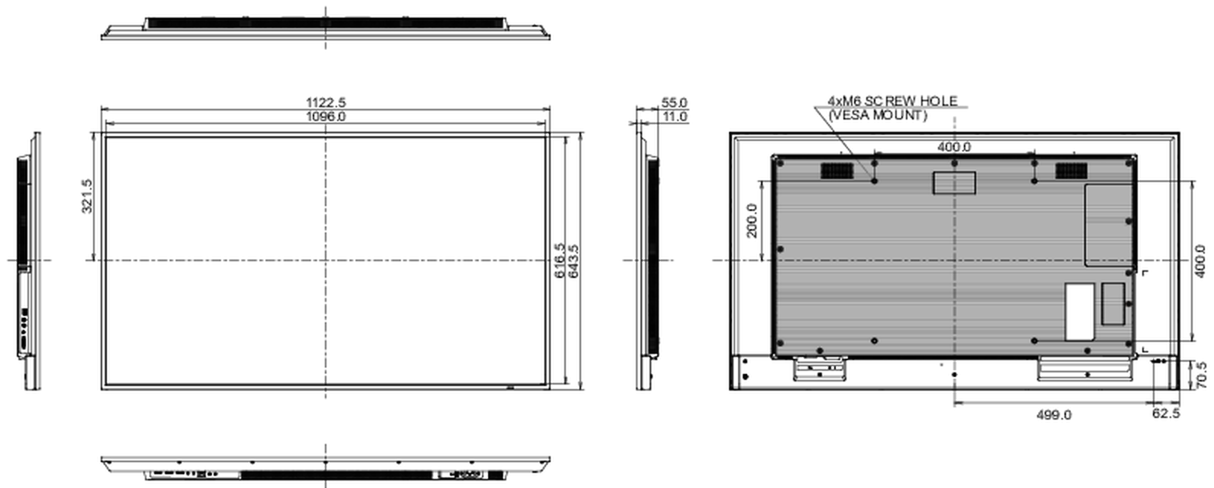

## 09 DIMENZIJE / TEŽINA

Dimenzije proizvoda Š x V x D	1122.5 x 643.5 x 55mm
Dimenzije kutije Š x V x D	1261 x 761 x 132mm
Težina (bez kutije)	11.1kg
EAN kod	4948570123537

All trademarks and registered trademarks acknowledged. E & O E. Specification subject to change without notice. All LCD's comply with ISO-9241-307:2008 in connection with pixel defects.