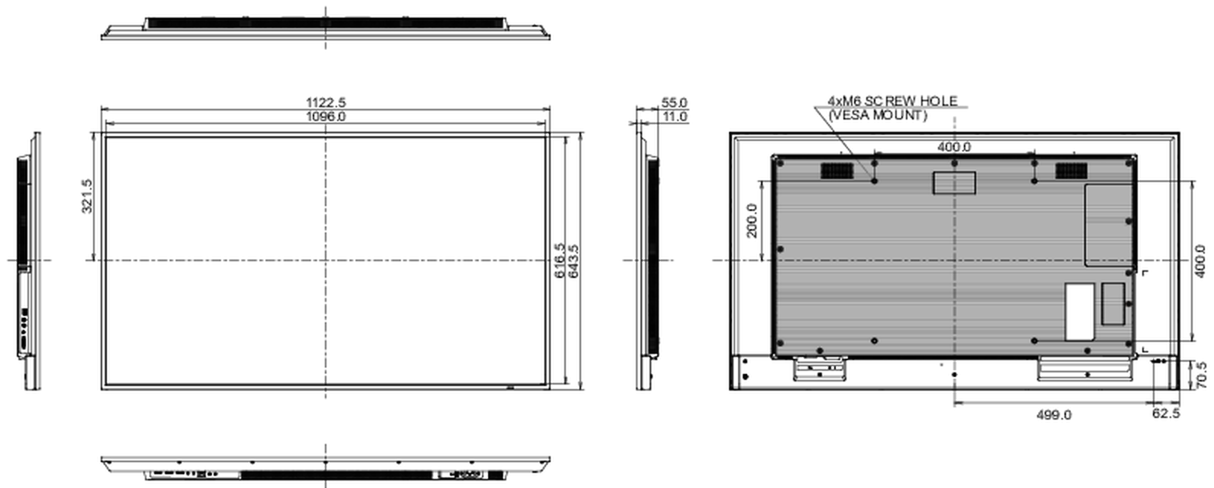

Producto dimensiones W x H x D	1122.5 x 643.5 x 55mm
Dimensiones de la caja (ancho x alto x fondo)	1261 x 761 x 132mm
Peso (sin caja)	11.1kg
Código EAN	4948570123537

All trademarks and registered trademarks acknowledged. E & O E. Specification subject to change without notice. All LCD's comply with ISO-9241-307:2008 in connection with pixel defects.