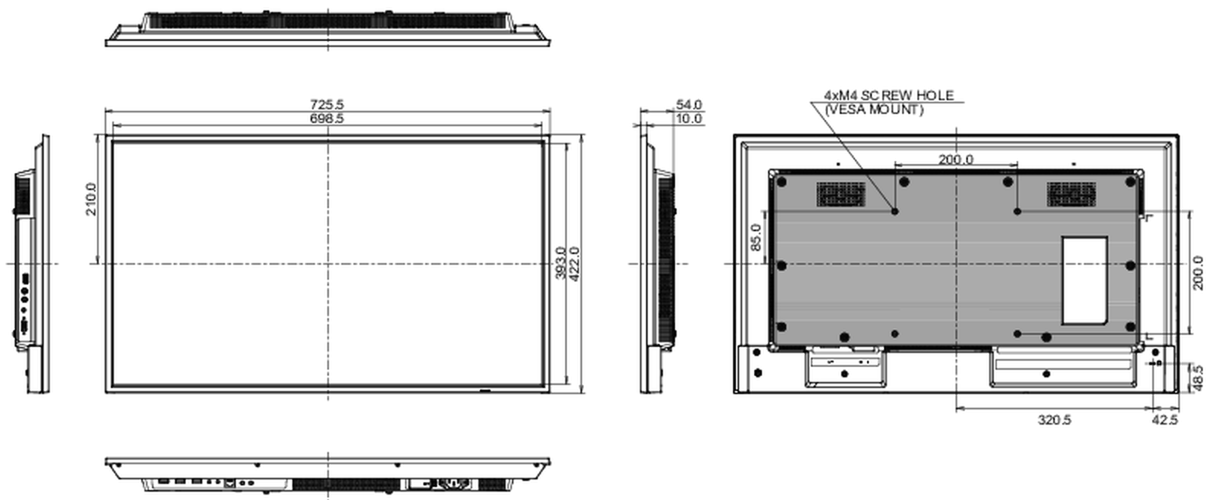

## 09 DIMENSIONS / WEIGHT

<b>Product dimensions W x H x D</b>	725.5 x 422 x 54mm
<b>Box dimensions W x H x D</b>	824 x 554 x 119mm
<b>Weight (without box)</b>	5.1kg
<b>EAN code</b>	4948570123506

All trademarks and registered trademarks acknowledged. E & O E. Specification subject to change without notice. All LCD's comply with ISO-9241-307:2008 in connection with pixel defects.