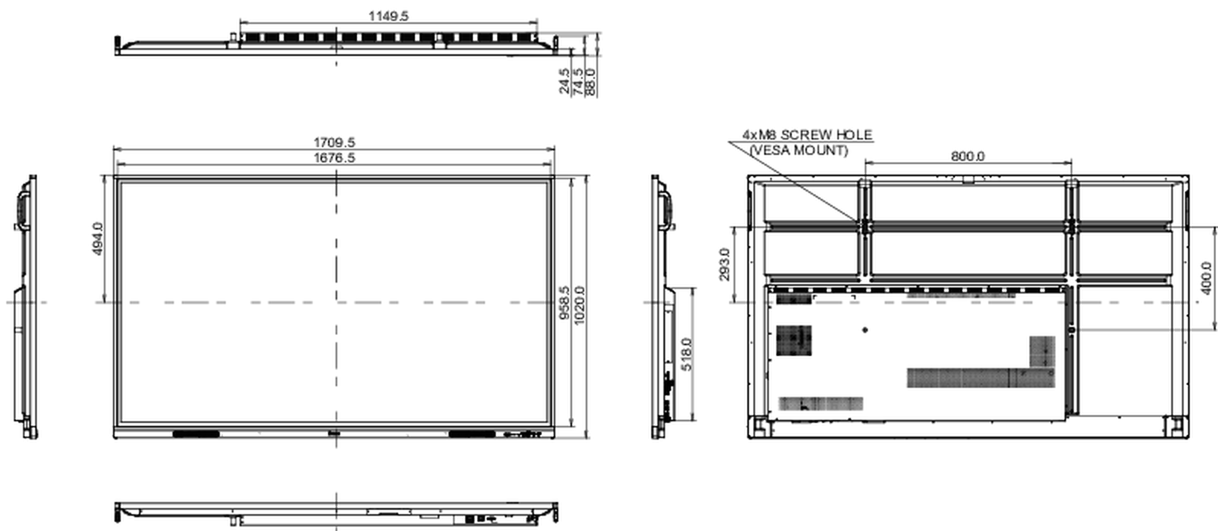

## 10 DIMENSIONS / WEIGHT

<b>Product dimensions W x H x D</b>	1709.5 x 1020 x 88mm
<b>Box dimensions W x H x D</b>	1863 x 1140 x 225mm
<b>Weight (without box)</b>	47.3kg
<b>Weight (with box)</b>	60.6kg
<b>EAN code</b>	4948570123704