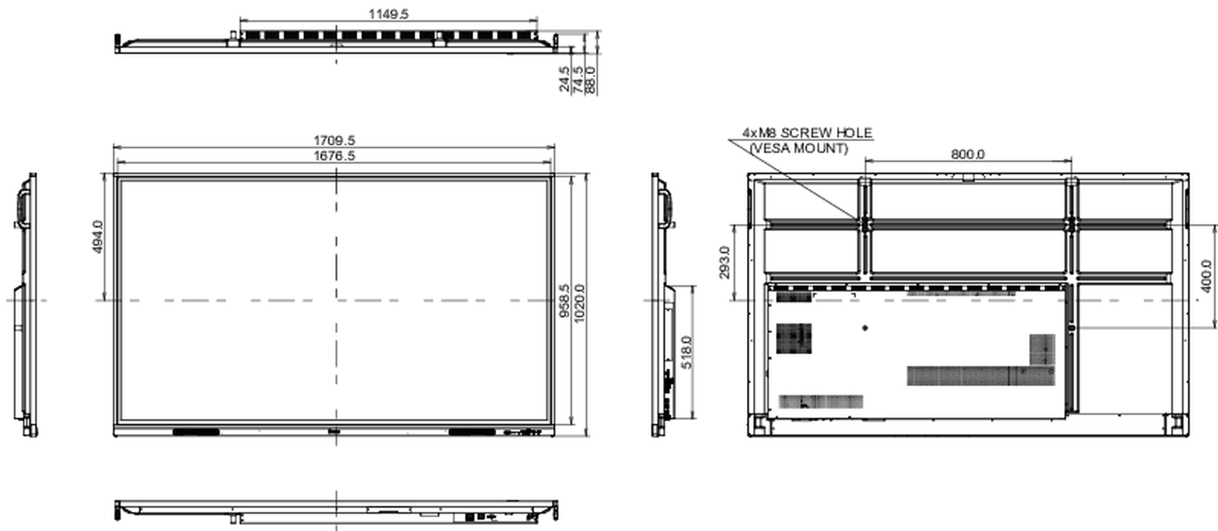

## 10 DIMENSIONS / WEIGHT

Product dimensions W x H x D	1709.5 x 1020 x 88mm
Box dimensions W x H x D	1863 x 1140 x 225mm
Weight (without box)	47.3kg
Weight (with box)	60.6kg
EAN code	4948570123704

All trademarks and registered trademarks acknowledged. E & O E. Specification subject to change without notice. All LCD's comply with ISO-9241-307:2008 in connection with pixel defects.