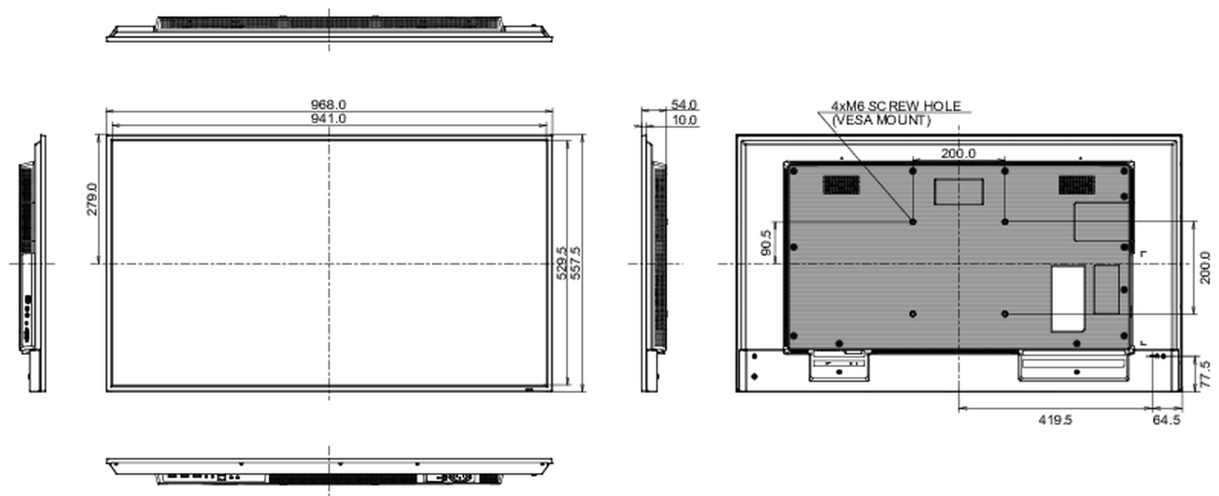

Dimenzije proizvoda Š x V x D	968 x 557.5 x 54mm
Dimenzije kutije Š x V x D	1075 x 683 x 127mm
Težina (bez kutije)	8.9kg
EAN kod	4948570123520

All trademarks and registered trademarks acknowledged. E & O E. Specification subject to change without notice. All LCD's comply with ISO-9241-307:2008 in connection with pixel defects.