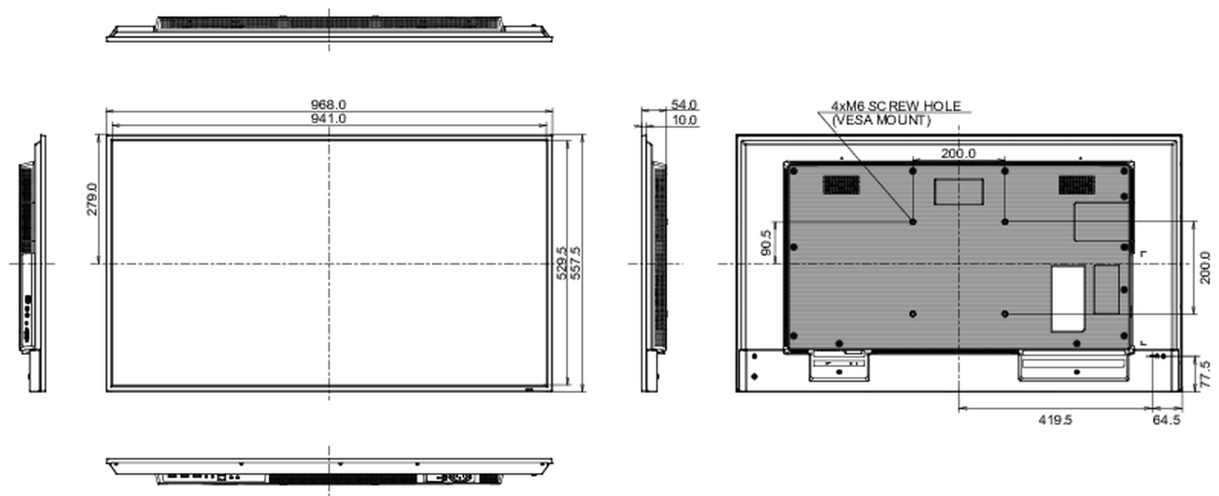

## 09 DIMENSIONS / WEIGHT

<b>Product dimensions W x H x D</b>	968 x 557.5 x 54mm
<b>Box dimensions W x H x D</b>	1075 x 683 x 127mm
<b>Weight (without box)</b>	8.9kg
<b>EAN code</b>	4948570123520

All trademarks and registered trademarks acknowledged. E & O E. Specification subject to change without notice. All LCD's comply with ISO-9241-307:2008 in connection with pixel defects.