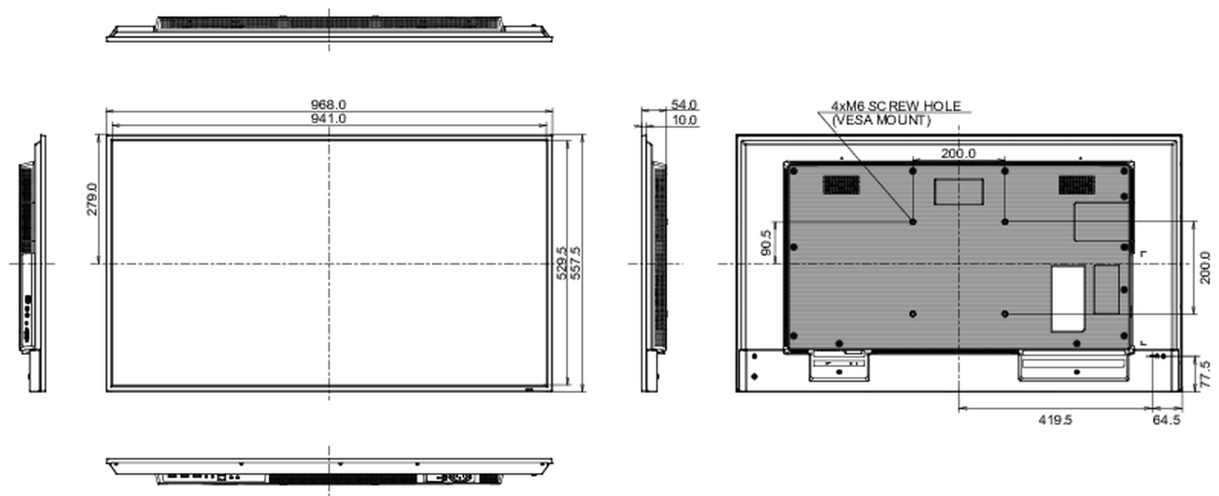

Product dimensions W x H x D	968 x 557.5 x 54mm
Box dimensions W x H x D	1075 x 683 x 127mm
Weight (without box)	8.9kg
EAN code	4948570123520

All trademarks and registered trademarks acknowledged. E & O E. Specification subject to change without notice. All LCD's comply with ISO-9241-307:2008 in connection with pixel defects.