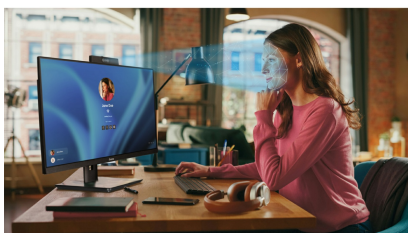

24" IPS monitor with a built-in Windows Hello camera and microphone

The XUB2490HSUH is a first-rate 24" desktop monitor designed for both professional and personal use. The IPS matrix ensures precise and consistent color reproduction, delivering stunning visuals with wide viewing angles. Featuring a Blue Light Reducer and flicker-free LCD technology, it reduces eye strain, providing a comfortable viewing experience. Equipped with a 150mm height-adjustable stand offering pivot and swivel functions, it allows for easy customization of screen position to suit your preferences. Moreover, it boasts a built-in 1080p autofocus webcam and microphone compliant with Windows Hello, adding convenience and security to your workspace.

Webcam Windows hello

The built-in web camera with microphone and autofocus guarantees seamless compatibility with any video or web conferencing platform. Compliance with Windows Hello allows users to sign in to their devices using biometric authentication methods. It provides a convenient and secure way to access devices and applications without the need for passwords.