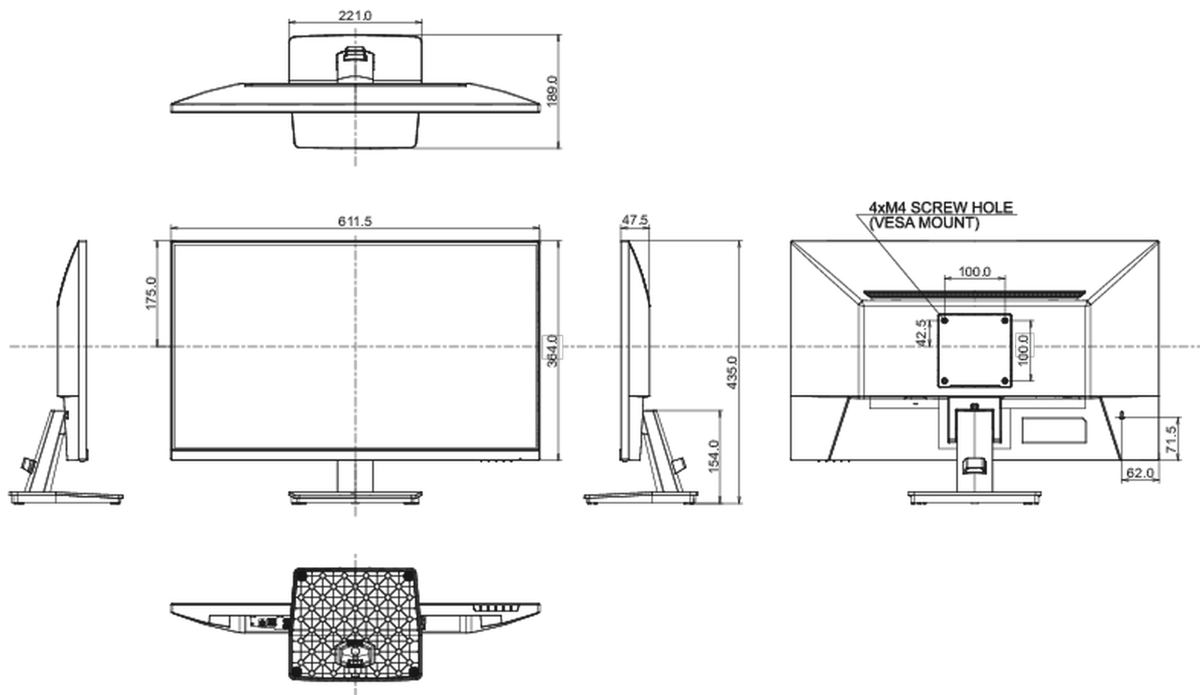

01 DISPLAY CHARACTERISTICS

Design	3-side borderless
Diagonal	27", 68.6cm
Panel	IPS panel technology LED, matte finish
Native resolution	1920 x 1080 @100Hz (2.1 megapixel Full HD)
Aspect ratio	16:9
Panel brightness	250 cd/m ²
Static contrast	1000:1
Advanced contrast	80M:1
Response time (MPRT)	1ms
Viewing zone	horizontal/vertical: 178°/178°, right/left: 89°/89°, up/down: 89°/89°
Colour support	16.7mIn (sRGB: 96%; NTSC: 72%)
Horizontal Sync	30 - 110kHz
Viewable area W x H	597.9 x 336.3mm, 23.5 x 13.2"
Pixel pitch	0.311mm
Colour	matte, black

04 MECHANICAL

Display position adjustments	tilt
Tilt angle	22° up; 4° down
VESA mounting	100 x 100mm
Cable management system	yes

05 ACCESSORIES INCLUDED

Cables	power, HDMI
--------	-------------

Other

quick start guide, safety guide

Regulations

TCO Certified, CE, TÜV-Bauart, EAC, VCCI-B, PSE, RoHS support, ErP, WEEE, REACH, UKCA

08 DIMENSIONS / WEIGHT

Product dimensions W x H x D

611.5 x 435 x 189mm

Box dimensions W x H x D

685 x 435 x 145mm

Weight (without box)

4.6kg

Weight (with box)

6.2kg

EAN code

4948570124077

All trademarks and registered trademarks acknowledged. E & O E. Specification subject to change without notice. All LCD's comply with ISO-9241-307:2008 in connection with pixel defects.