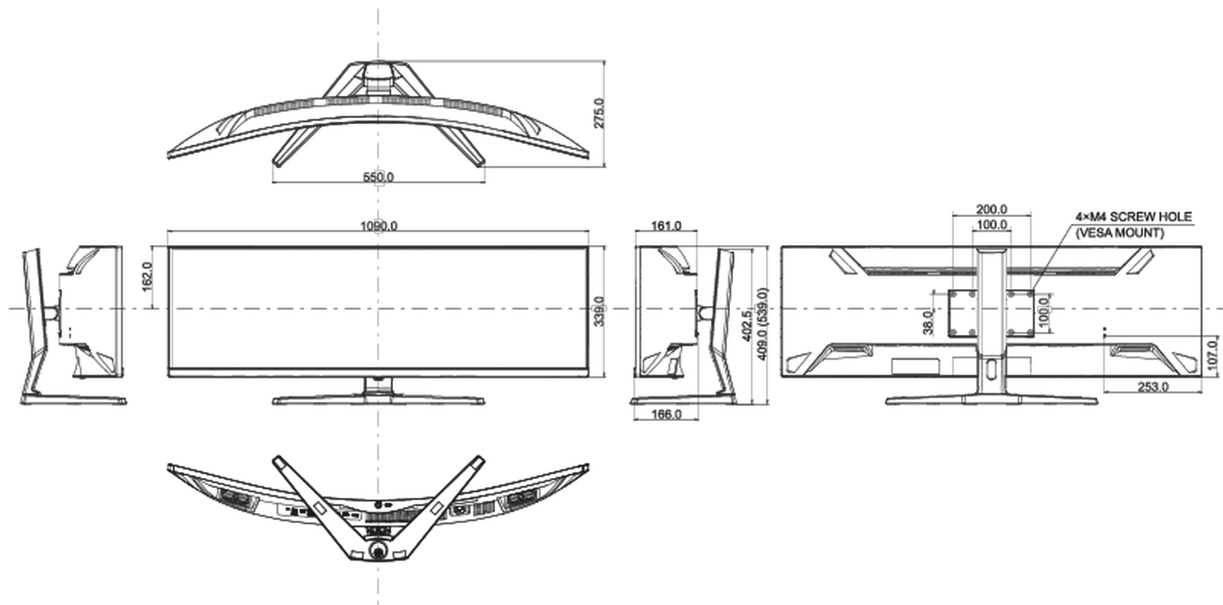

04 MECHANICAL

Display position adjustments	height, tilt
Height adjustment	130mm
Tilt angle	20° up; 3° down
VESA mounting	100 x 100mm, 200 x 100mm
Cable management system	yes

05 ACCESSORIES INCLUDED

Cables	power, USB, HDMI, DP
Other	quick start guide, safety guide

08 DIMENSIONS / WEIGHT

Product dimensions W x H x D	1090 x 409(539) x 275mm
Box dimensions W x H x D	1260 x 470 x 315mm
Weight (without box)	11.2kg
Weight (with box)	16.4kg
EAN code	4948570122264

All trademarks and registered trademarks acknowledged. E & O E. Specification subject to change without notice. All LCD's comply with ISO-9241-307:2008 in connection with pixel defects.