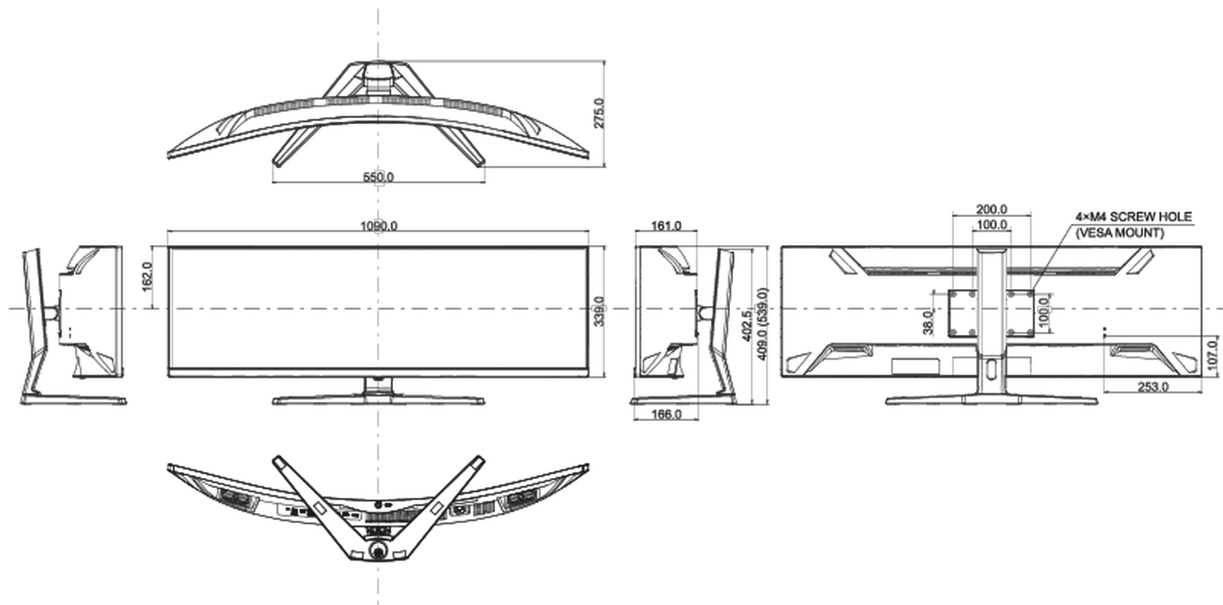

## 04 MECHANICAL

Display position adjustments	height, tilt
Height adjustment	130mm
Tilt angle	20° up; 3° down
VESA mounting	100 x 100mm, 200 x 100mm
Cable management system	yes

## 08 DIMENSIONS / WEIGHT

Product dimensions W x H x D	1090 x 409(539) x 275mm
Box dimensions W x H x D	1260 x 470 x 315mm
Weight (without box)	11.2kg
Weight (with box)	16.4kg
EAN code	4948570122264

All trademarks and registered trademarks acknowledged. E & O E. Specification subject to change without notice. All LCD's comply with ISO-9241-307:2008 in connection with pixel defects.