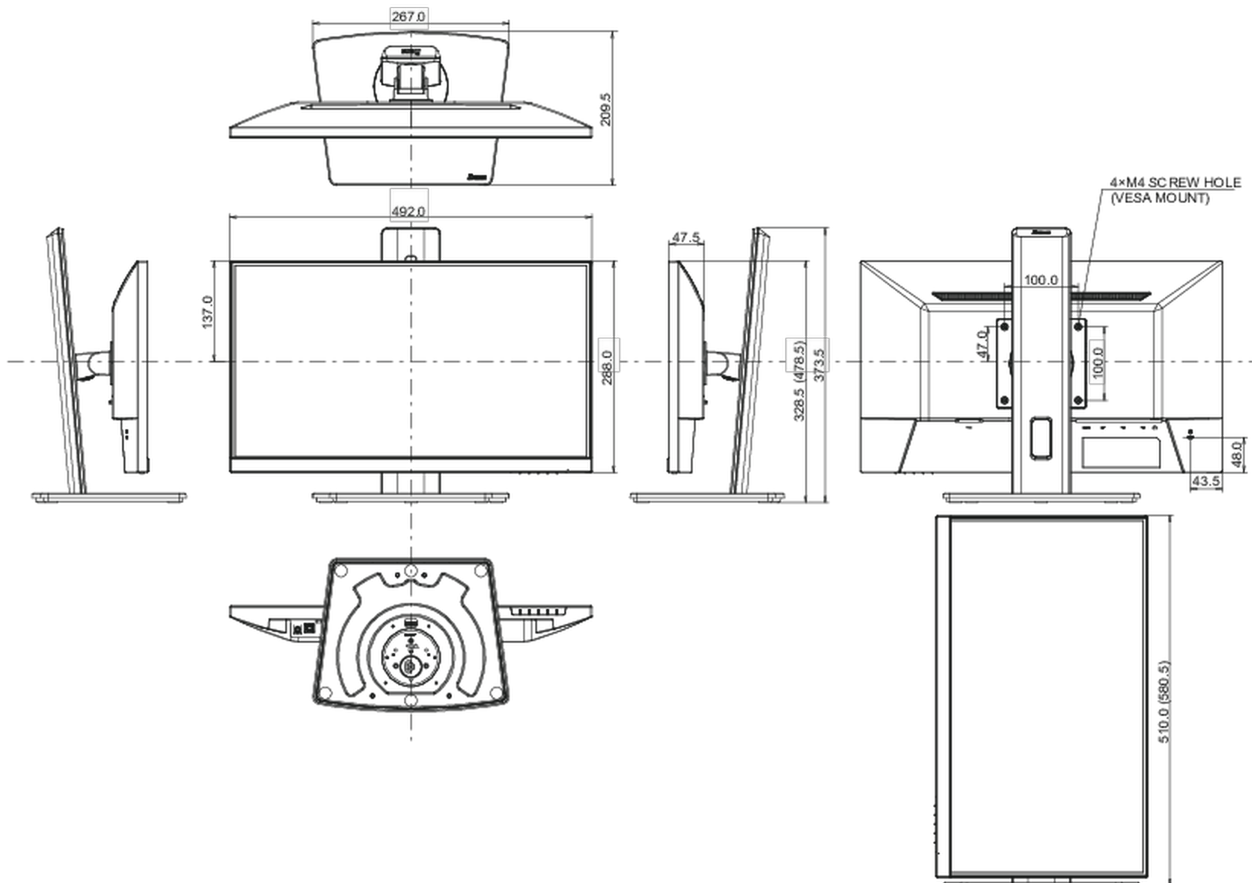

Cable management system

yes

05 ACCESSORIES INCLUDED

Cables

power, USB, HDMI

Other

quick start guide, safety guide

06 POWER MANAGEMENT

Power supply unit

internal

Power supply

AC 100 - 240V, 50/60Hz

Power usage

17W typical, 0.5W stand by, 0.3W off mode

07 SUSTAINABILITY

Regulations

TCO Certified, CE, TÜV-Bauart, EAC, VCCI-B, PSE, RoHS support, ErP, WEEE, REACH, UKCA

Energy efficiency class (Regulation (EU) 2017/1369)

E

REACH SVHC

above 0.1%: Lead

08 DIMENSIONS / WEIGHT

Product dimensions W x H x D

492 x 328.5 (478.5) x 209.5mm

Box dimensions W x H x D

620 x 395 x 126mm

Weight (without box)

3.9kg

Weight (with box)

5.3kg

EAN code

4948570123025