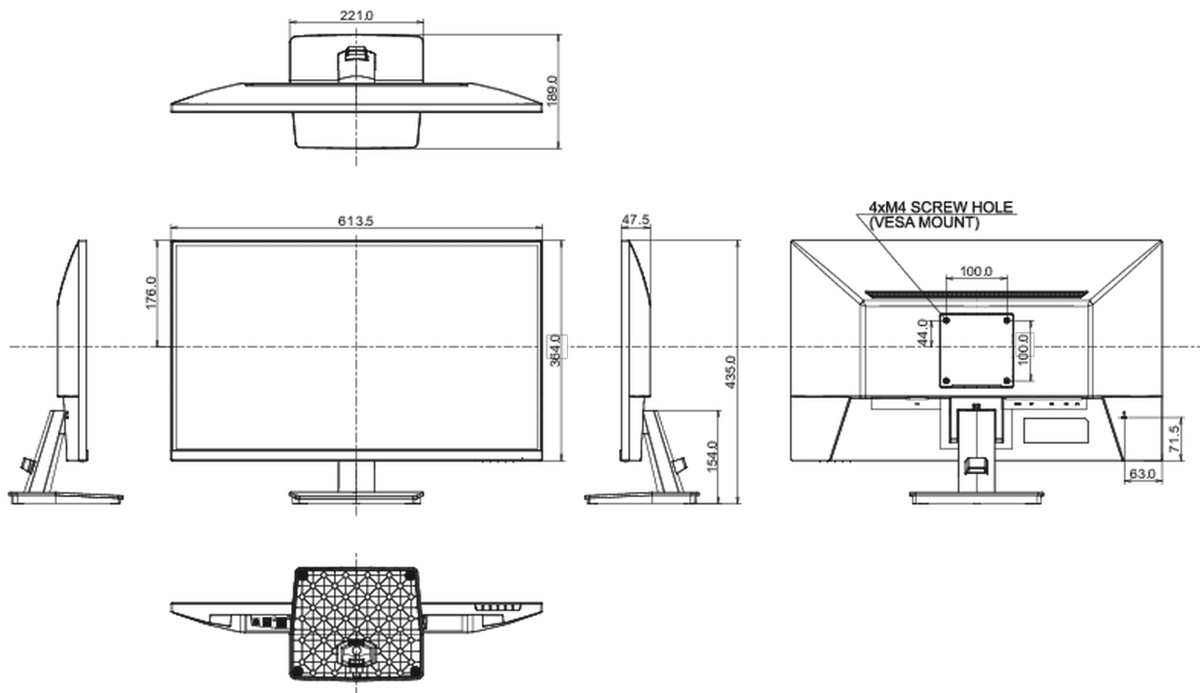

01 DISPLAY CHARACTERISTICS

Design	3-side borderless
Diagonal	27", 68.5cm
Panel	IPS panel technology LED, matte finish
Native resolution	2560 x 1440 @100Hz (3.7 megapixel QHD)
Aspect ratio	16:9
Panel brightness	250 cd/m ²
Static contrast	1300:1
Advanced contrast	80M:1
Response time (MPRT)	1ms
Viewing zone	horizontal/vertical: 178°/178°, right/left: 89°/89°, up/down: 89°/89°
Colour support	16.7mIn (sRGB: 96%; NTSC: 72%)
Horizontal Sync	30 - 151kHz
Viewable area W x H	596.7 x 335.7mm, 23.5 x 12.2"
Pixel pitch	0.233mm
Colour	matte, black

04 MECHANICAL

Display position adjustments	tilt
Tilt angle	22° up; 4° down
VESA mounting	100 x 100mm
Cable management system	yes

05 ACCESSORIES INCLUDED

Cables	power, USB, HDMI, DP
Other	quick start guide, safety guide

08 DIMENSIONS / WEIGHT

Product dimensions W x H x D	613.5 x 435 x 189mm
Box dimensions W x H x D	688 x 465 x 125mm
Weight (without box)	4.2kg
Weight (with box)	5.7kg
EAN code	4948570123070

All trademarks and registered trademarks acknowledged. E & O E. Specification subject to change without notice. All LCD's comply with ISO-9241-307:2008 in connection with pixel defects.