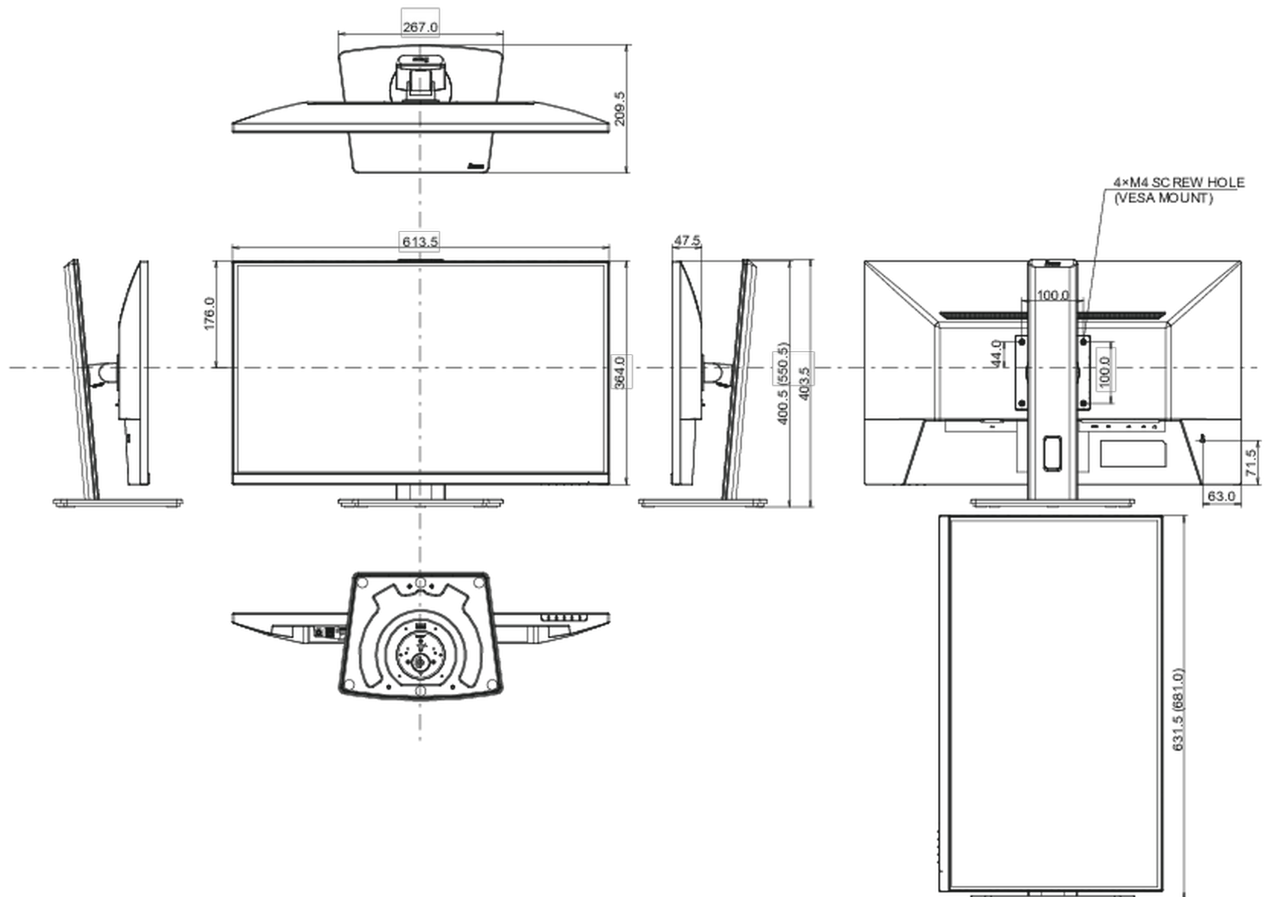

Cable management system

yes

05 ACCESSORIES INCLUDED

Cables

power, USB, HDMI, DP

Other

quick start guide, safety guide

06 POWER MANAGEMENT

Power supply unit

internal

Power supply

AC 100 - 240V, 50/60Hz

Power usage

22W typical, 0.5W stand by, 0.3W off mode

07 SUSTAINABILITY

Regulations

TCO Certified, CE, TÜV-Bauart, EAC, VCCI-B, PSE, RoHS support, ErP, WEEE, REACH, UKCA

Energy efficiency class (Regulation (EU) 2017/1369)

E

REACH SVHC

above 0.1%: Lead

08 DIMENSIONS / WEIGHT

Product dimensions W x H x D

613.5 x 400.5 (550.5) x 209.5mm

Box dimensions W x H x D

691 x 447 x 142mm

Weight (without box)

5.7kg

Weight (with box)

7.3kg

EAN code

4948570123087