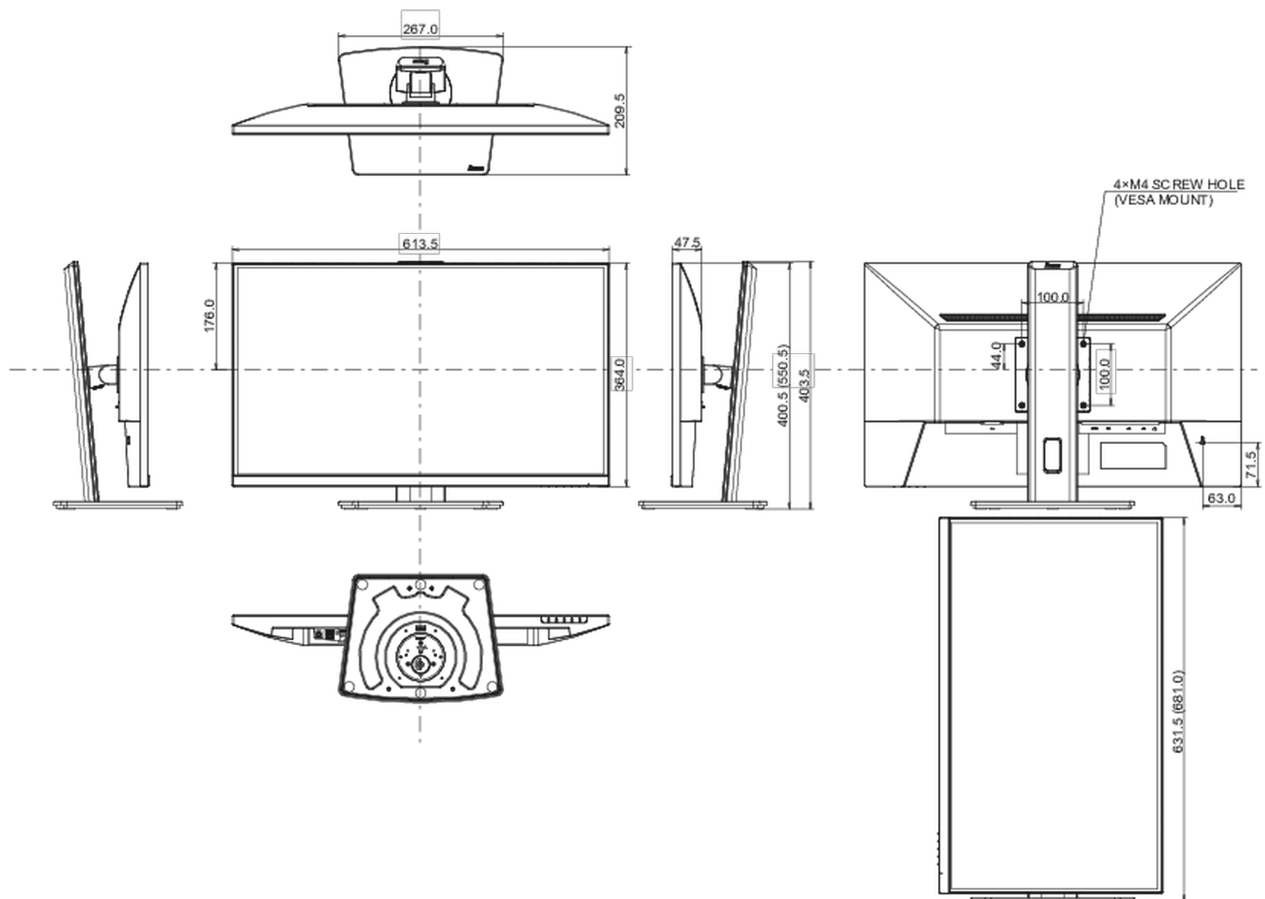

Cable management system

yes

05 ACCESSORIES INCLUDED

Cables

power, USB, HDMI, DP

Other

quick start guide, safety guide

06 POWER MANAGEMENT

Power supply unit

internal

Power supply

AC 100 - 240V, 50/60Hz

Power usage

22W typical, 0.5W stand by, 0.3W off mode

07 SUSTAINABILITY

Regulations

TCO Certified, CE, TÜV-Bauart, EAC, VCCI-B, PSE, RoHS support, ErP, WEEE, REACH, UKCA

Energy efficiency class (Regulation (EU) 2017/1369)

E

REACH SVHC

above 0.1%: Lead

08 DIMENSIONS / WEIGHT

Product dimensions W x H x D

613.5 x 400.5 (550.5) x 209.5mm

Box dimensions W x H x D

691 x 447 x 142mm

Weight (without box)

5.7kg

Weight (with box)

7.3kg

EAN code

4948570123087