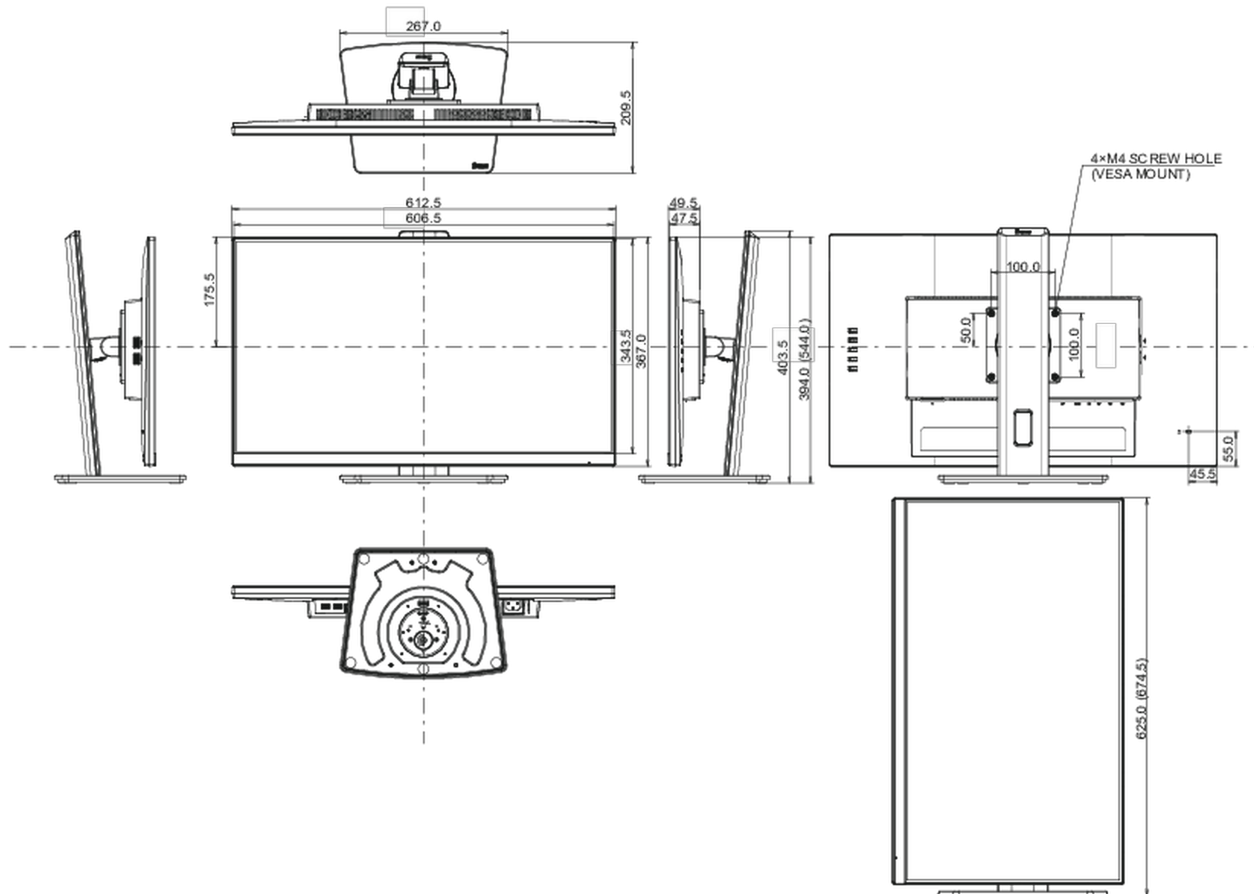

04 MECHANICAL

Display position adjustments	height, swivel, tilt, pivot (rotation both sides)
Height adjustment	150mm
Rotation (PIVOT function)	90°
Swivel stand	90°; 45° left; 45° right
Tilt angle	22° up; 5° down
VESA mounting	100 x 100mm
Cable management system	yes

08 DIMENSIONS / WEIGHT

Product dimensions W x H x D	612.5 x 394 (544) x 209.5mm
Box dimensions W x H x D	690 x 455 x 168mm
Weight (without box)	5.7kg
EAN code	4948570123360

All trademarks and registered trademarks acknowledged. E & O E. Specification subject to change without notice. All LCD's comply with ISO-9241-307:2008 in connection with pixel defects.