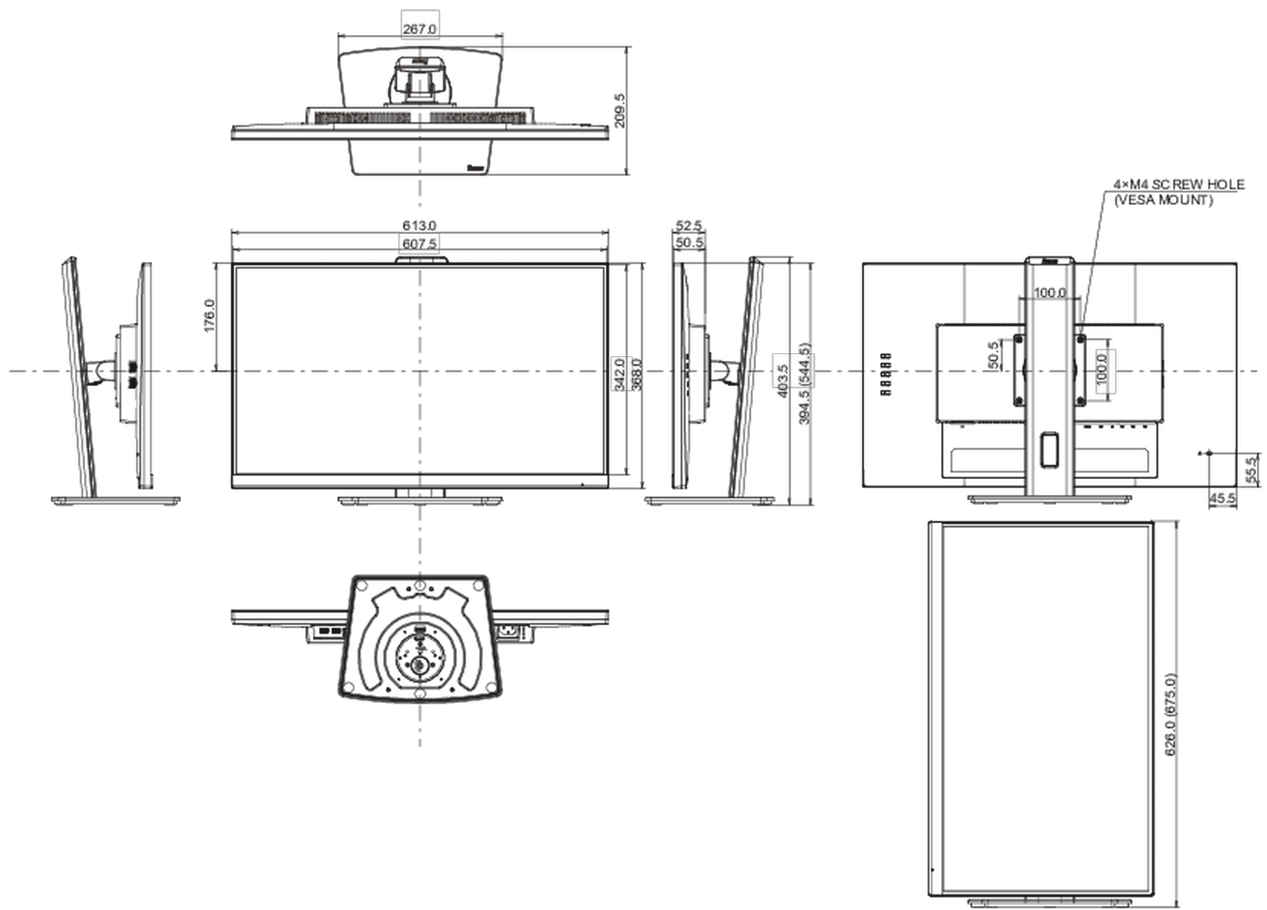

## 08 DIMENZIJE / TEŽINA

Dimenzije proizvoda Š x V x D 613.5 x 394 (544.5) x 209.5mm

Dimenzije kutije Š x V x D 690 x 455 x 168mm

Težina (bez kutije) 6.1kg

Težina (sa kutijom) 7.9kg

EAN kod 4948570123384

All trademarks and registered trademarks acknowledged. E & O E. Specification subject to change without notice. All LCD's comply with ISO-9241-307:2008 in connection with pixel defects.