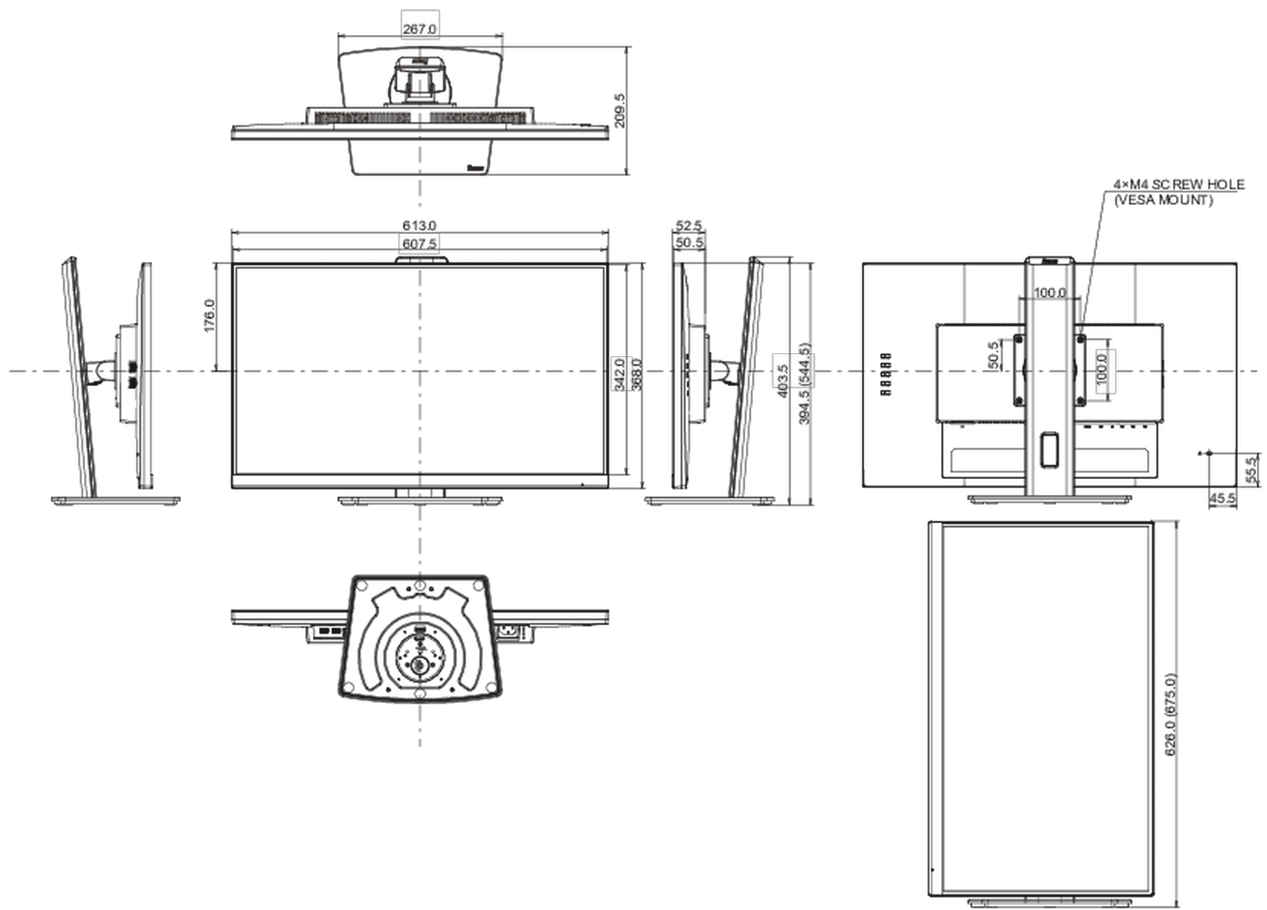

Design	3-side borderless
Diagonal	27", 68.5cm
Panel	IPS LED, matte finish
Native resolution	2560 x 1440 @100Hz (3.7 megapixel WQHD)
Aspect ratio	16:9
Panel brightness	250 cd/m ²
Static contrast	1300:1
Advanced contrast	80M:1
Response time (MPRT)	0.4ms
Viewing zone	horizontal/vertical: 178°/178°, right/left: 89°/89°, up/down: 89°/89°
Colour support	16.7mIn (sRGB: 99%, NTSC 72%)
Horizontal Sync	30 - 147kHz
Viewable area W x H	596.7 x 335.7mm, 23.5 x 13.2"
Pixel pitch	0.233mm
Colour	matte, white

04 MECHANICAL

Display position adjustments	height, swivel, tilt, pivot (rotation both sides)
Height adjustment	150mm
Rotation (PIVOT function)	90°
Swivel stand	90°; 45° left; 45° right
Tilt angle	22° up; 5° down
VESA mounting	100 x 100mm

08 DIMENSIONS / WEIGHT

Product dimensions W x H x D	613.5 x 394 (544.5) x 209.5mm
Box dimensions W x H x D	690 x 455 x 168mm
Weight (without box)	6.1kg
Weight (with box)	7.9kg
EAN code	4948570123384

All trademarks and registered trademarks acknowledged. E & O E. Specification subject to change without notice. All LCD's comply with ISO-9241-307:2008 in connection with pixel defects.