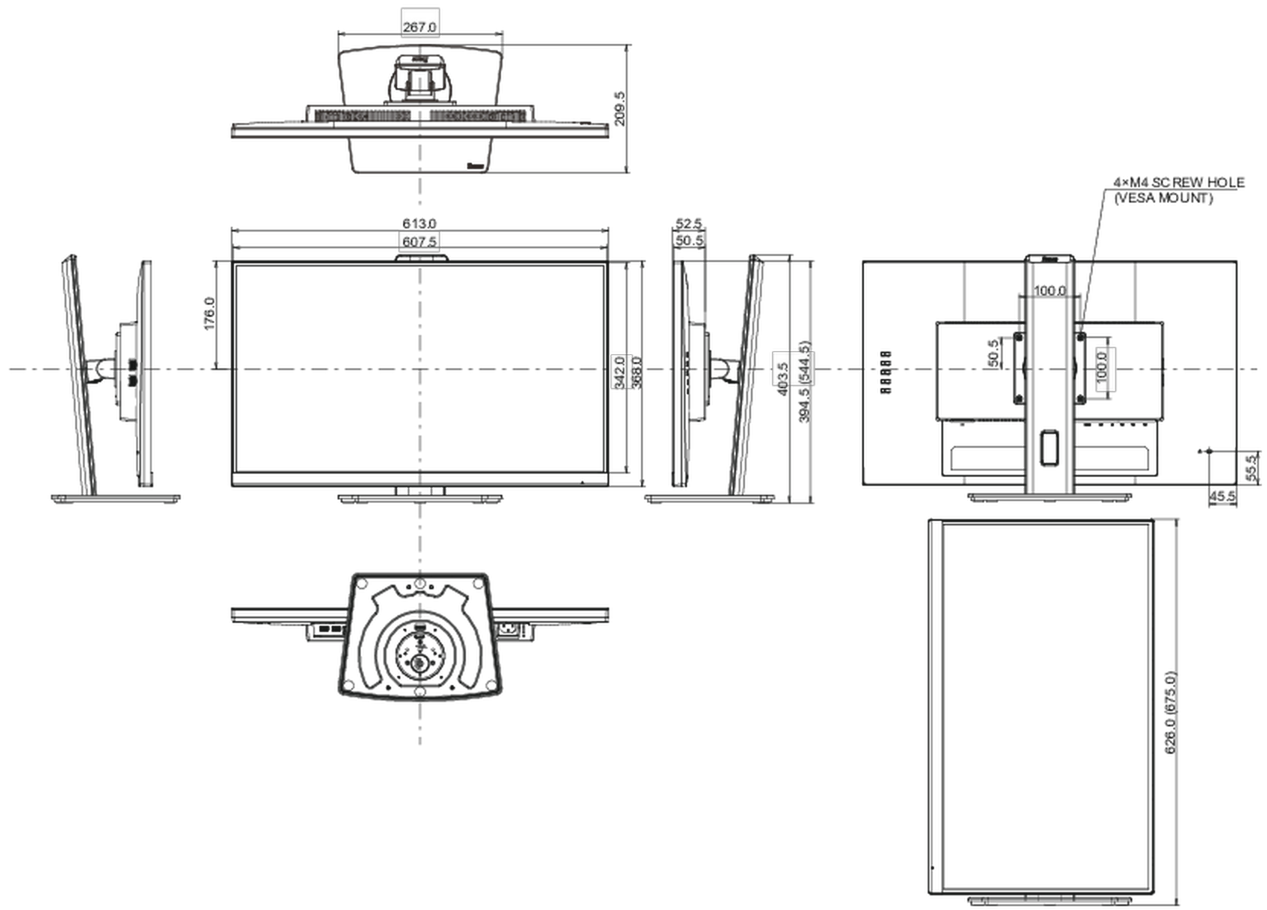

All trademarks and registered trademarks acknowledged. E & O E. Specification subject to change without notice. All LCD's comply with ISO-9241-307:2008 in connection with pixel defects.

© IIYAMA CORPORATION. ALL RIGHTS RESERVED