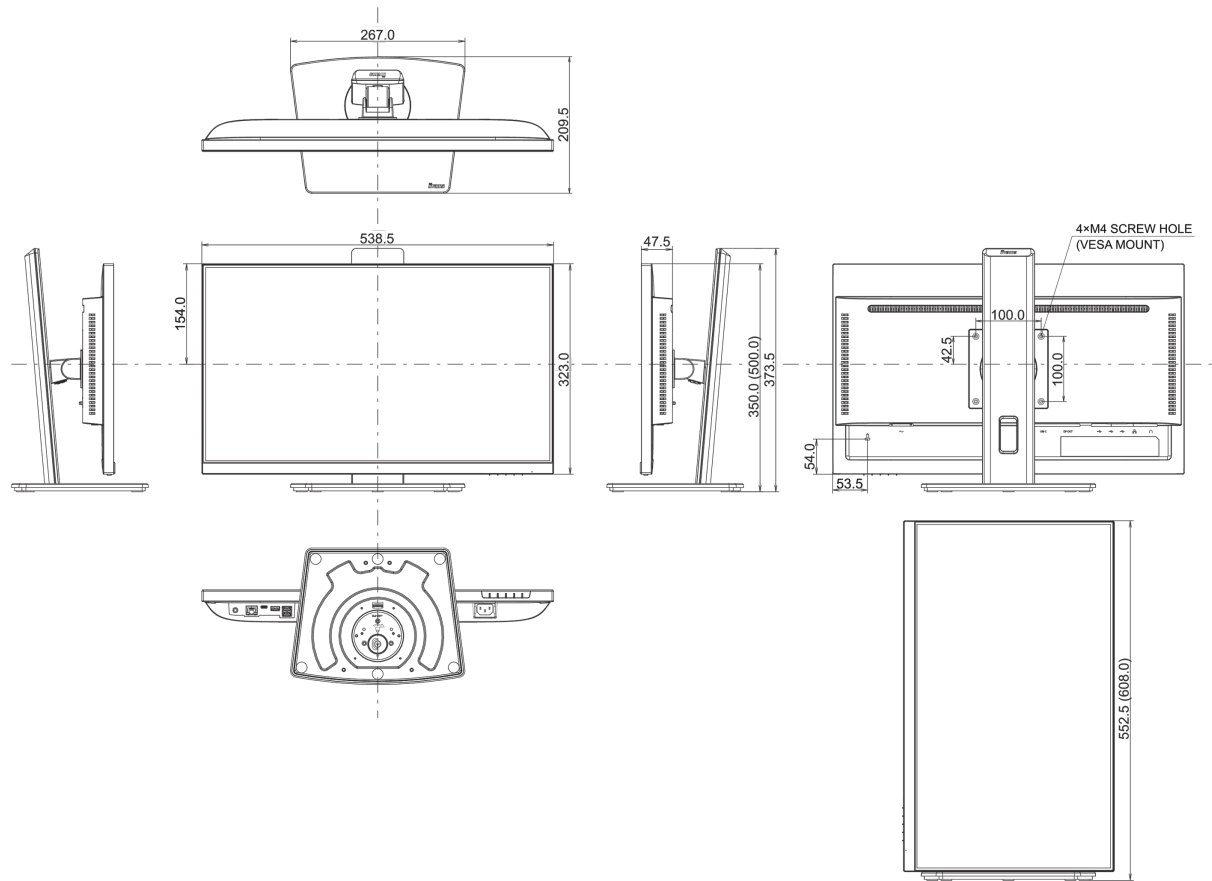

04 MECHANICAL

Display position adjustments	height, swivel, tilt, pivot (rotation both sides)
Height adjustment	150mm

Rotation (PIVOT function)	90°
Swivel stand	90°; 45 ° left; 45° right
Tilt angle	23° up; 5° down
VESA mounting	100 x 100mm
Cable management system	yes

05 ACCESSORIES INCLUDED

Cables	power, HDMI, USB-C
Other	quick start guide, safety guide

06 POWER MANAGEMENT

Power supply unit	internal
Power supply	AC 100 - 240V, 50/60Hz
Power usage	18W typical, 0.5W stand by, 03W off mode

Product dimensions W x H x D	538.5 x 350 (500) x 209.5mm
Box dimensions W x H x D	685 x 405 x 126mm
Weight (without box)	5.3kg
Weight (with box)	7.4kg
EAN code	4948570123209

All trademarks and registered trademarks acknowledged. E & O E. Specification subject to change without notice. All LCD's comply with ISO-9241-307:2008 in connection with pixel defects.