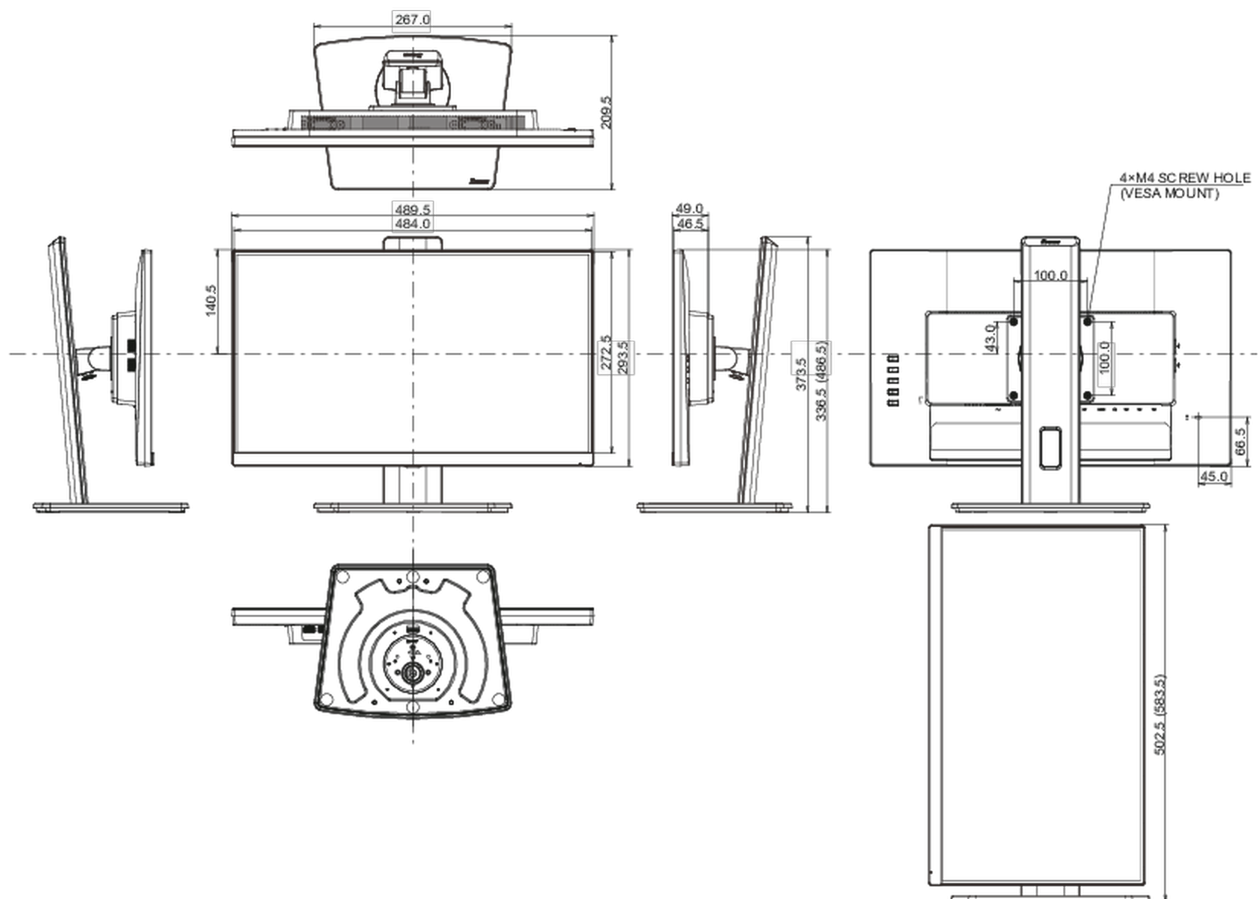

04 MECHANICAL

Display position adjustments	height, swivel, tilt, pivot (rotation both sides)
Height adjustment	150mm
Rotation (PIVOT function)	90°
Swivel stand	90°; 45 ° left; 45° right
Tilt angle	22° up; 5° down
VESA mounting	100 x 100mm

TCO Certified, CE, TÜV-Bauart, EAC, VCCI-B, PSE, RoHS support, ErP, WEEE, REACH, UKCA

REACH SVHC

above 0.1%: Lead

08 DIMENSIONS / WEIGHT

Product dimensions W x H x D

489.5 x 336.5 (486.5) x 109.5mm

Box dimensions W x H x D

560 x 380 x 159mm

Weight (without box)

4.5kg

Weight (with box)

5.9kg

EAN code

4948570123322

All trademarks and registered trademarks acknowledged. E & O E. Specification subject to change without notice. All LCD's comply with ISO-9241-307:2008 in connection with pixel defects.