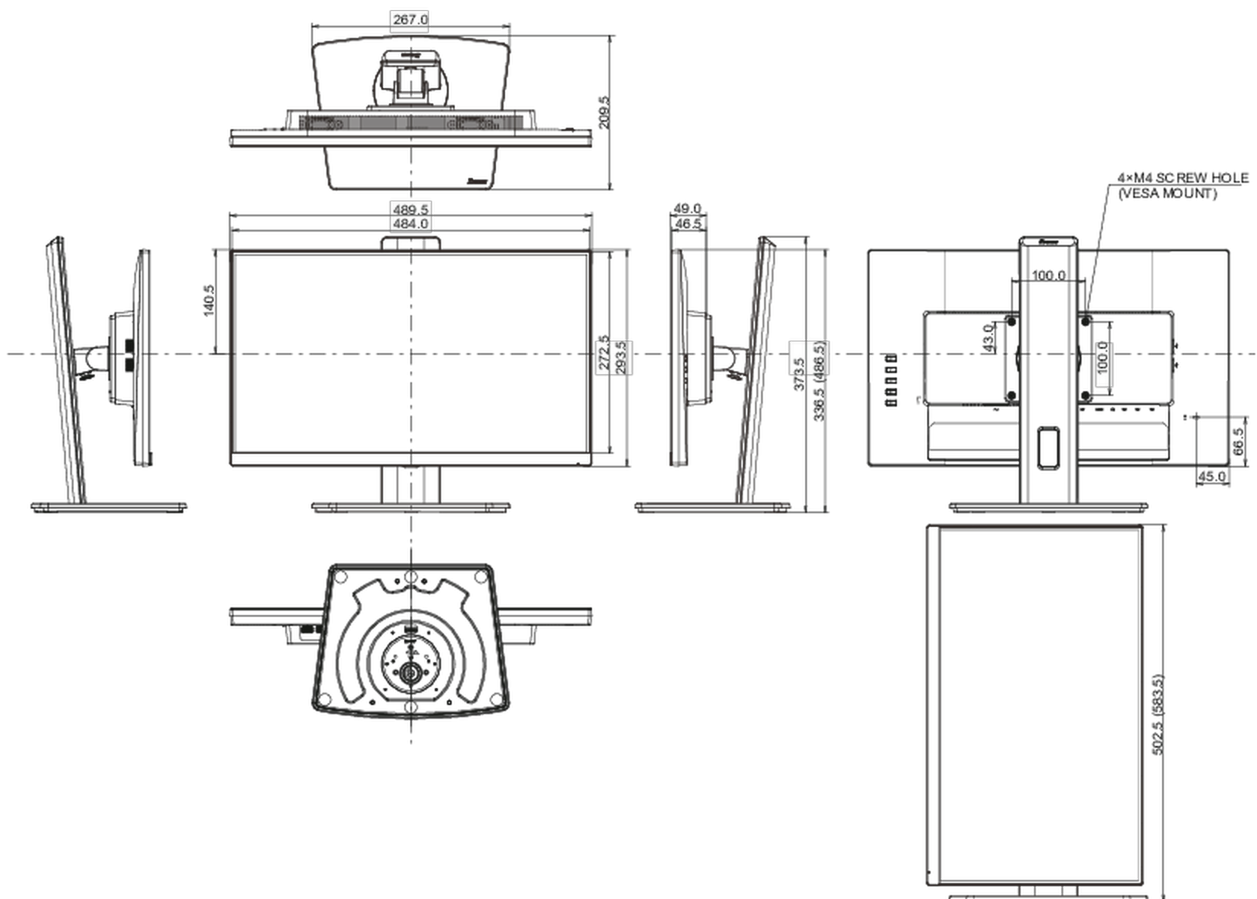

04 MECHANICAL

Display position adjustments	height, swivel, tilt, pivot (rotation both sides)
Height adjustment	150mm
Rotation (PIVOT function)	90°
Swivel stand	90°; 45 ° left; 45° right
Tilt angle	22° up; 5° down
VESA mounting	100 x 100mm

TCO Certified, CE, TÜV-Bauart, EAC, VCCI-B, PSE, RoHS support, ErP, WEEE, REACH, UKCA

REACH SVHC

above 0.1%: Lead

08 DIMENSIONS / WEIGHT

Product dimensions W x H x D

489.5 x 336.5 (486.5) x 109.5mm

Box dimensions W x H x D

560 x 380 x 159mm

Weight (without box)

4.5kg

Weight (with box)

5.9kg

EAN code

4948570122554

All trademarks and registered trademarks acknowledged. E & O E. Specification subject to change without notice. All LCD's comply with ISO-9241-307:2008 in connection with pixel defects.