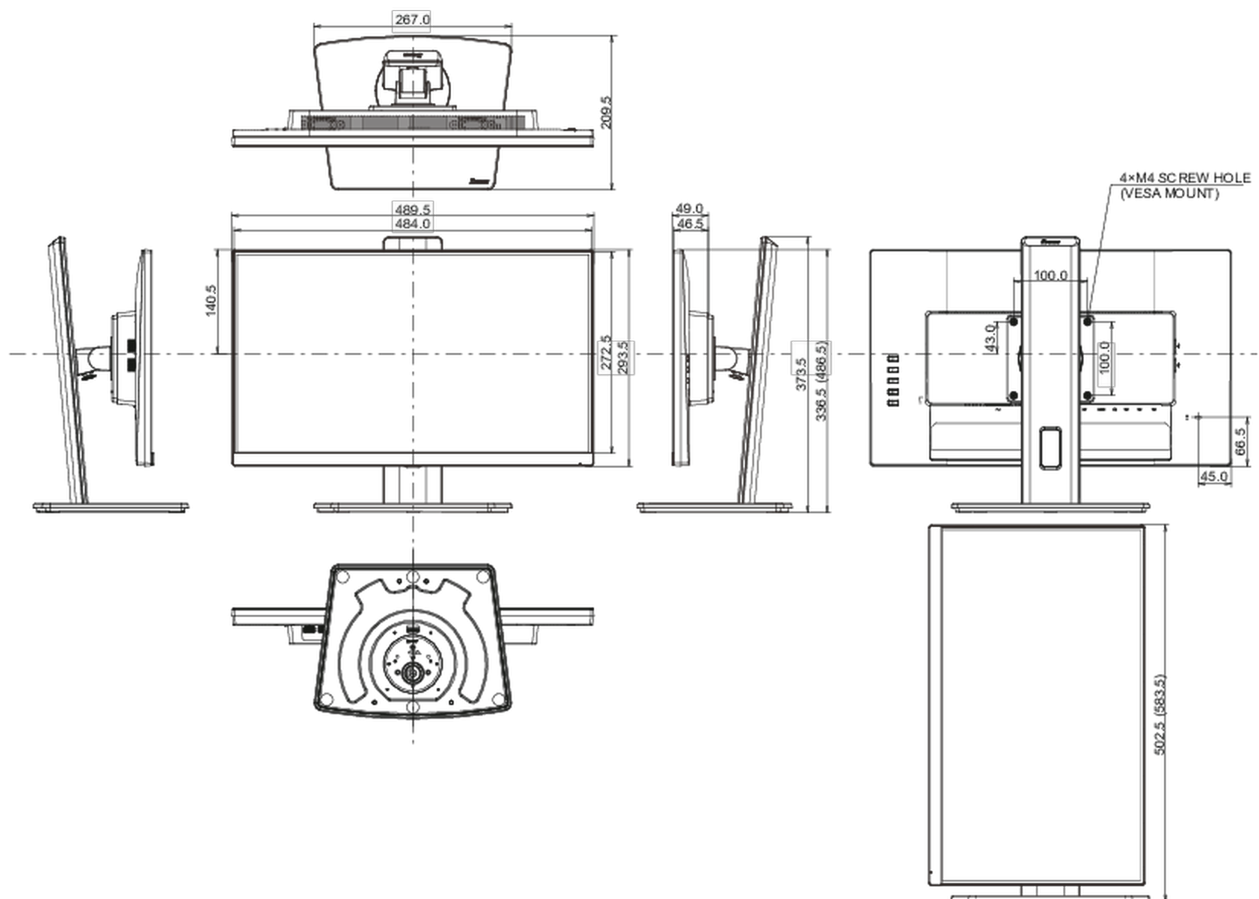

04 MECHANICAL

Display position adjustments	height, swivel, tilt, pivot (rotation both sides)
Height adjustment	150mm
Rotation (PIVOT function)	90°
Swivel stand	90°; 45 ° left; 45° right
Tilt angle	22° up; 5° down
VESA mounting	100 x 100mm

TCO Certified, CE, TÜV-Bauart, EAC, VCCI-B, PSE, RoHS support, ErP, WEEE, REACH, UKCA

REACH SVHC

above 0.1%: Lead

08 DIMENSIONS / WEIGHT

Product dimensions W x H x D

489.5 x 336.5 (486.5) x 109.5mm

Box dimensions W x H x D

560 x 380 x 159mm

Weight (without box)

4.5kg

Weight (with box)

5.9kg

EAN code

4948570122554

All trademarks and registered trademarks acknowledged. E & O E. Specification subject to change without notice. All LCD's comply with ISO-9241-307:2008 in connection with pixel defects.