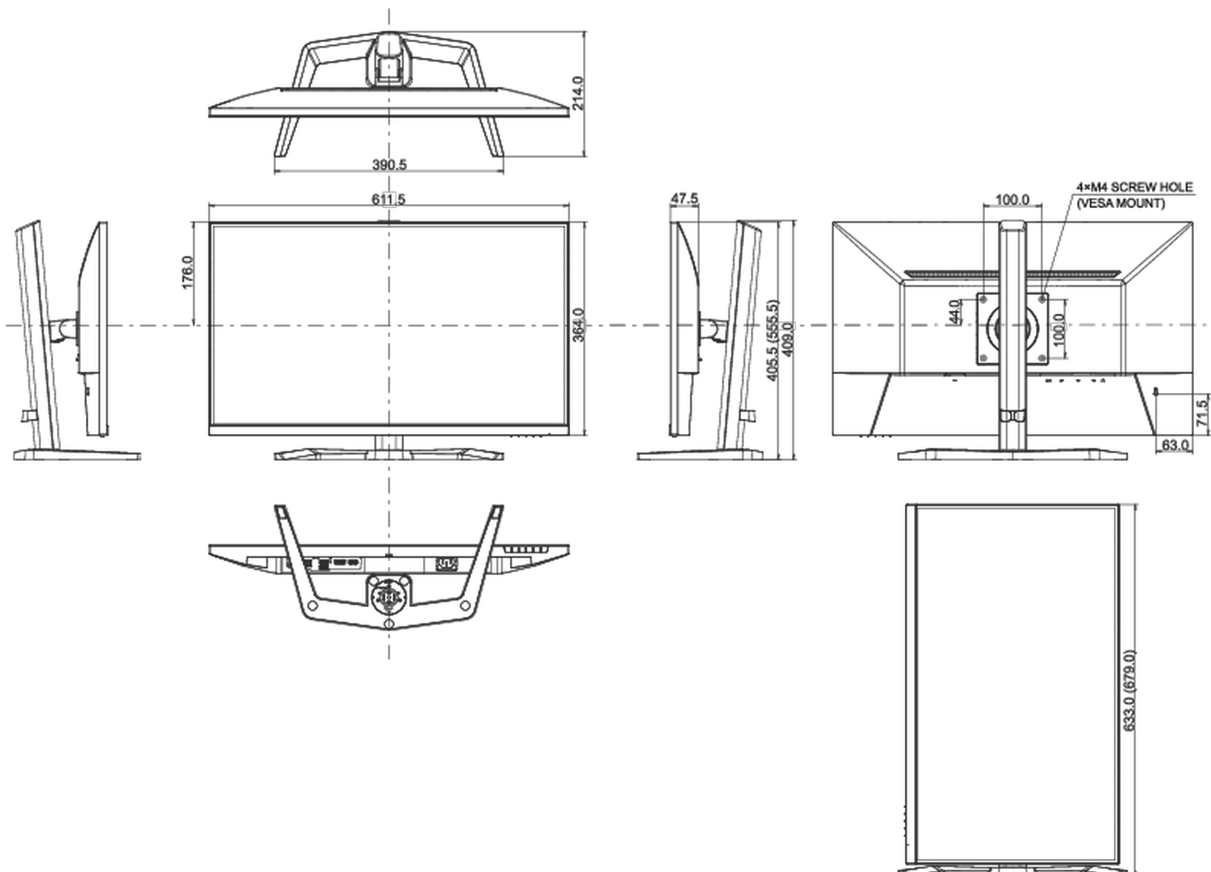

Cable management system

yes

05 ACCESSORIES INCLUDED

Cables

power, USB, HDMI, DP

Other

quick start guide, safety guide

06 POWER MANAGEMENT

Power supply unit

internal

Power supply

AC 50 - 60V, 100/240Hz

Power usage

21W typical, 0.5W stand by, 0.3W off mode

07 SUSTAINABILITY

Regulations

CE, TÜV-Bauart, EAC, VCCI-B, PSE, RoHS support, ErP, WEEE, REACH, UKCA

Energy efficiency class (Regulation (EU) 2017/1369)

E

REACH SVHC

above 0.1%: Lead

08 DIMENSIONS / WEIGHT

Product dimensions W x H x D

611.5 x 555.5 x 214mm

Box dimensions W x H x D

691 x 142 x 447mm

Weight (without box)

5.5kg

Weight (with box)

7.2kg

EAN code

4948570122783