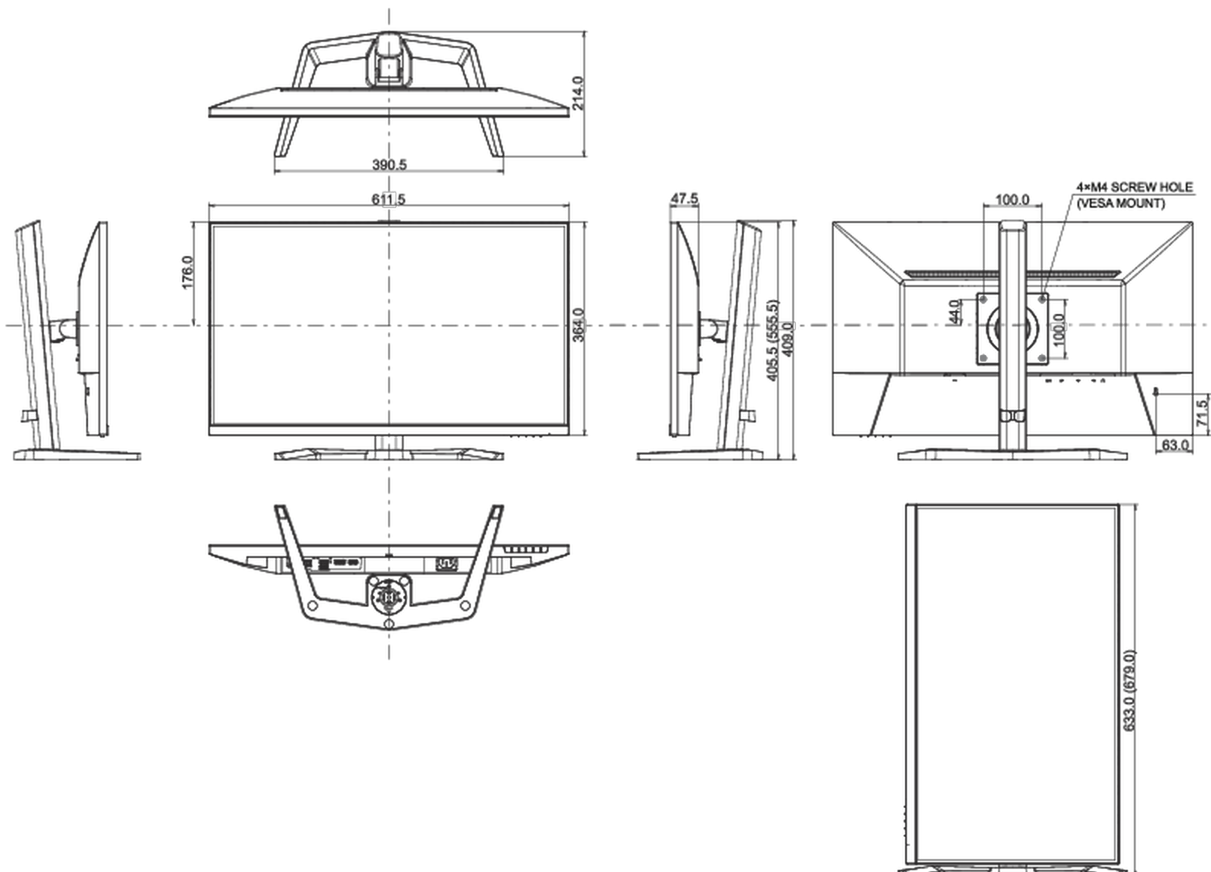

Energy efficiency class (Regulation (EU) 2017/1369)

E

REACH SVHC

above 0.1%: Lead

08 DIMENSIONS / WEIGHT

Product dimensions W x H x D

611.5 x 555.5 x 214mm

Box dimensions W x H x D

688 x 142 x 447mm

Weight (without box)

5.2kg

Weight (with box)

6.9kg

EAN code

4948570122769

All trademarks and registered trademarks acknowledged. E & O E. Specification subject to change without notice. All LCD's comply with ISO-9241-307:2008 in connection with pixel defects.