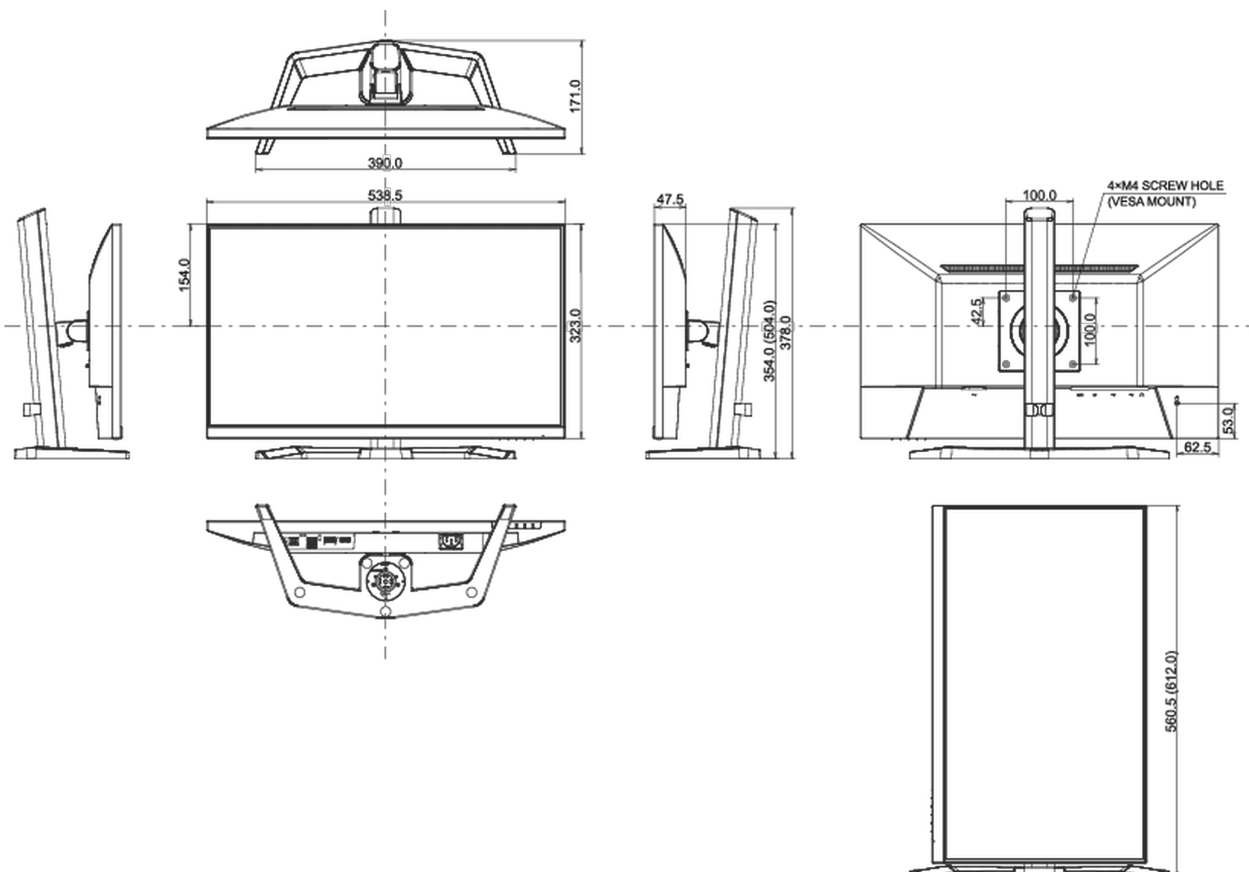

Cable management system

yes

05 ACCESSORIES INCLUDED

Cables

power, USB (1,5m), HDMI (1,5m)

Other

quick start guide, safety guide

06 POWER MANAGEMENT

Power supply unit

internal

Power supply

AC 50 - 60V, 100/240Hz

Power usage

18W typical, 0.5W stand by, 0.3W off mode

07 SUSTAINABILITY

Regulations

CE, TÜV-Bauart, EAC, VCCI-B, PSE, RoHS support, ErP, WEEE, REACH, UKCA

Energy efficiency class (Regulation (EU) 2017/1369)

E

REACH SVHC

above 0.1%: Lead

08 DIMENSIONS / WEIGHT

Product dimensions W x H x D

538.5 x 504 x 171mm

Box dimensions W x H x D

615 x 126 x 405mm

Weight (without box)

4.4kg

Weight (with box)

5.9kg

EAN code

4948570122745