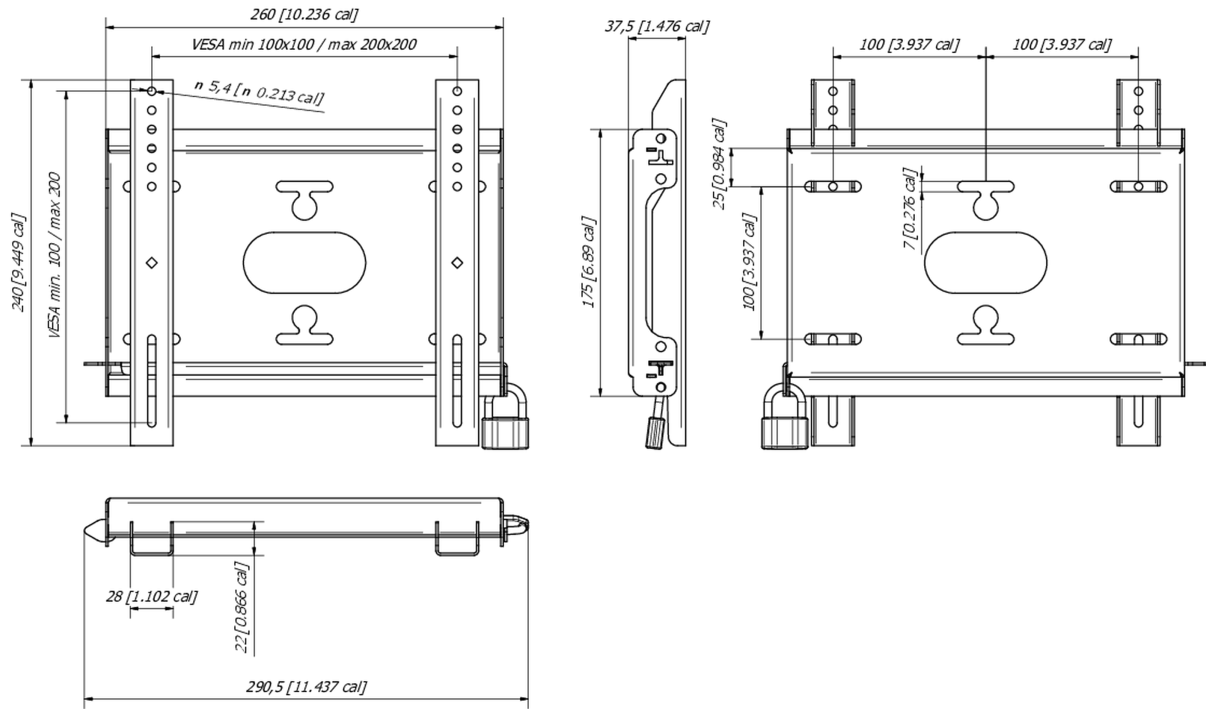

Universal wall mount, up to VESA 200x200mm, max. 50kg

With the easy and quick fixation system, this wall mount guarantees safe usage in environments like schools and other public utility buildings.

01 DEVICE

Type Wall Mount

02 TECHNICAL SPECIFICATION

Max weight capacity	50kg / monitor
VESA minimum	100 x 100mm
VESA maximum	200 x 200mm

MD-WM2020

03 DIMENSIONS / WEIGHT

Product dimensions W x H x D 240 x 37,5 x 100mm

Weight (without box) 1.1kg

EAN code 4948570033300

MD-WM2020

All trademarks and registered trademarks acknowledged. E & O E. Specification subject to change without notice. All LCD's comply with ISO-9241-307:2008 in connection with pixel defects.