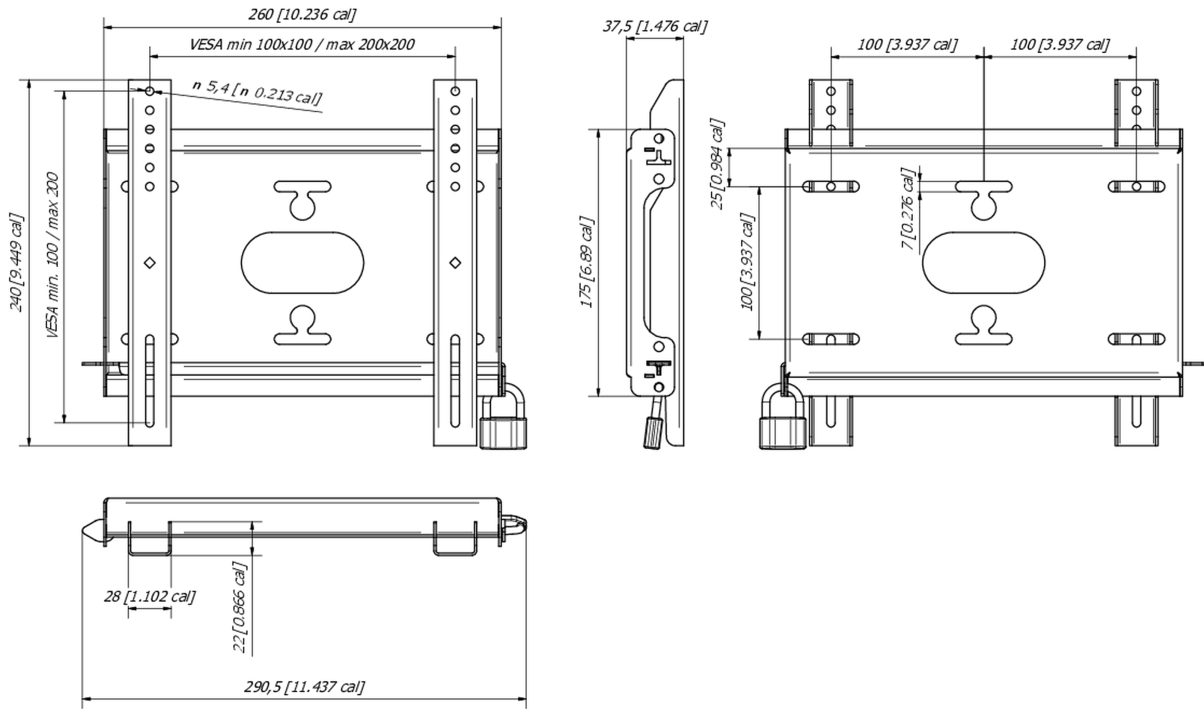

Universal wall mount, up to VESA 200x200mm, max. 50kg

With the easy and quick fixation system, this wall mount guarantees safe usage in environments like schools and other public utility buildings.

01 DEVICE

Type Wall Mount

02 TECHNICAL SPECIFICATION

Max weight capacity	50kg / monitor
VESA minimum	100 x 100mm
VESA maximum	200 x 200mm

MD-WM2020

03 DIMENSIONS / WEIGHT

Product dimensions W x H x D 240 x 37,5 x 100mm

Weight (without box) 1.1kg

EAN code 4948570033300

MD-WM2020

All trademarks and registered trademarks acknowledged. E & O E. Specification subject to change without notice. All LCD's comply with ISO-9241-307:2008 in connection with pixel defects.