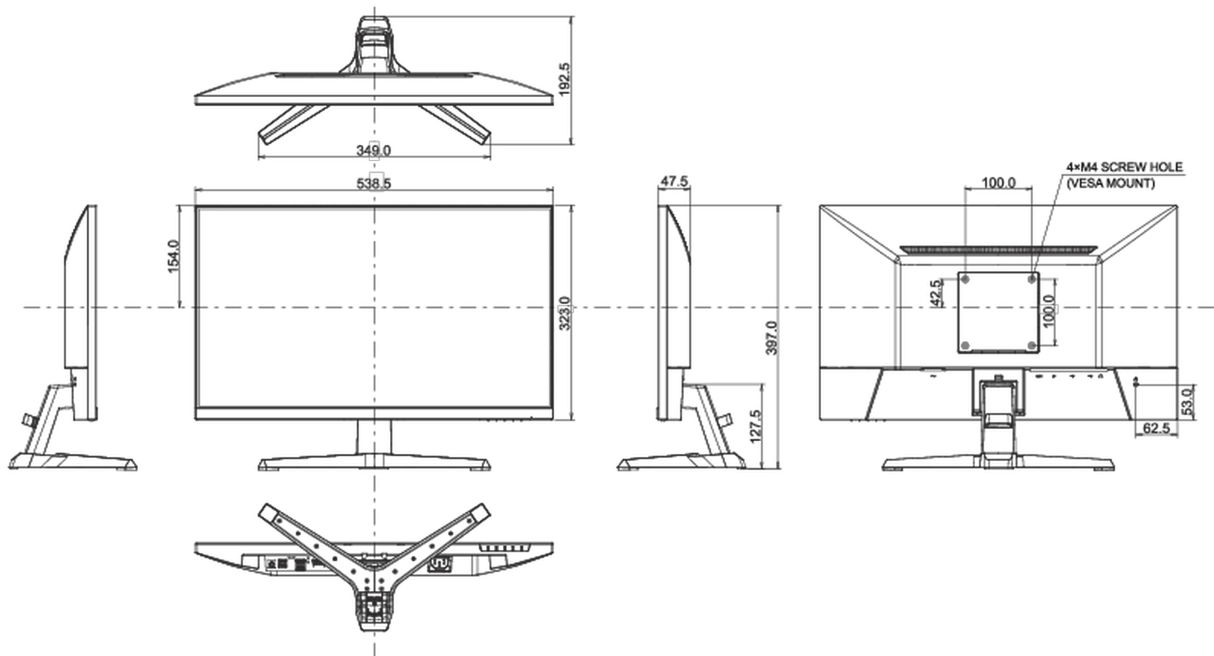

Diagonal	23,8", 60.5cm
Panel	IPS, matte finish
Native resolution	1920 x 1080 @100Hz (2.1 megapixel Full HD)
Aspect ratio	16:9
Panel brightness	250 cd/m ²
Static contrast	1300:1
Advanced contrast	80M:1
Response time (MPRT)	1ms
Viewing zone	horizontal/vertical: 178°/178°, right/left: 89°/89°, up/down: 89°/89°
Colour support	16.7mln
Horizontal Sync	30 - 110kHz
Viewable area W x H	527.04 x 296.46mm, 20.75 x 11.67"
Pixel pitch	0.275mm
Colour	matte, black

04 MECHANICAL

Display position adjustments	tilt
Tilt angle	22° up; 4° down
VESA mounting	100 x 100mm
Cable management system	yes

05 ACCESSORIES INCLUDED

Cables	power, USB, HDMI
--------	------------------

Other

quick start guide, safety guide

06 POWER MANAGEMENT

Power supply unit	internal
Power supply	AC 50 - 60V, 100/240Hz
Power usage	18W typical, 0.5W stand by, 0.3W off mode

07 SUSTAINABILITY

Regulations	CE, TÜV-Bauart, EAC, VCCI-B, PSE, RoHS support, ErP, WEEE, REACH, UKCA
Energy efficiency class (Regulation (EU) 2017/1369)	E
REACH SVHC	above 0.1%: Lead

08 DIMENSIONS / WEIGHT

Product dimensions W x H x D	538.5 x 397 x 192.5mm
Box dimensions W x H x D	615 x 126 x 405mm
Weight (without box)	3kg
Weight (with box)	4.4kg
EAN code	4948570122738

All trademarks and registered trademarks acknowledged. E & O E. Specification subject to change without notice. All LCD's comply with ISO-9241-307:2008 in connection with pixel defects.