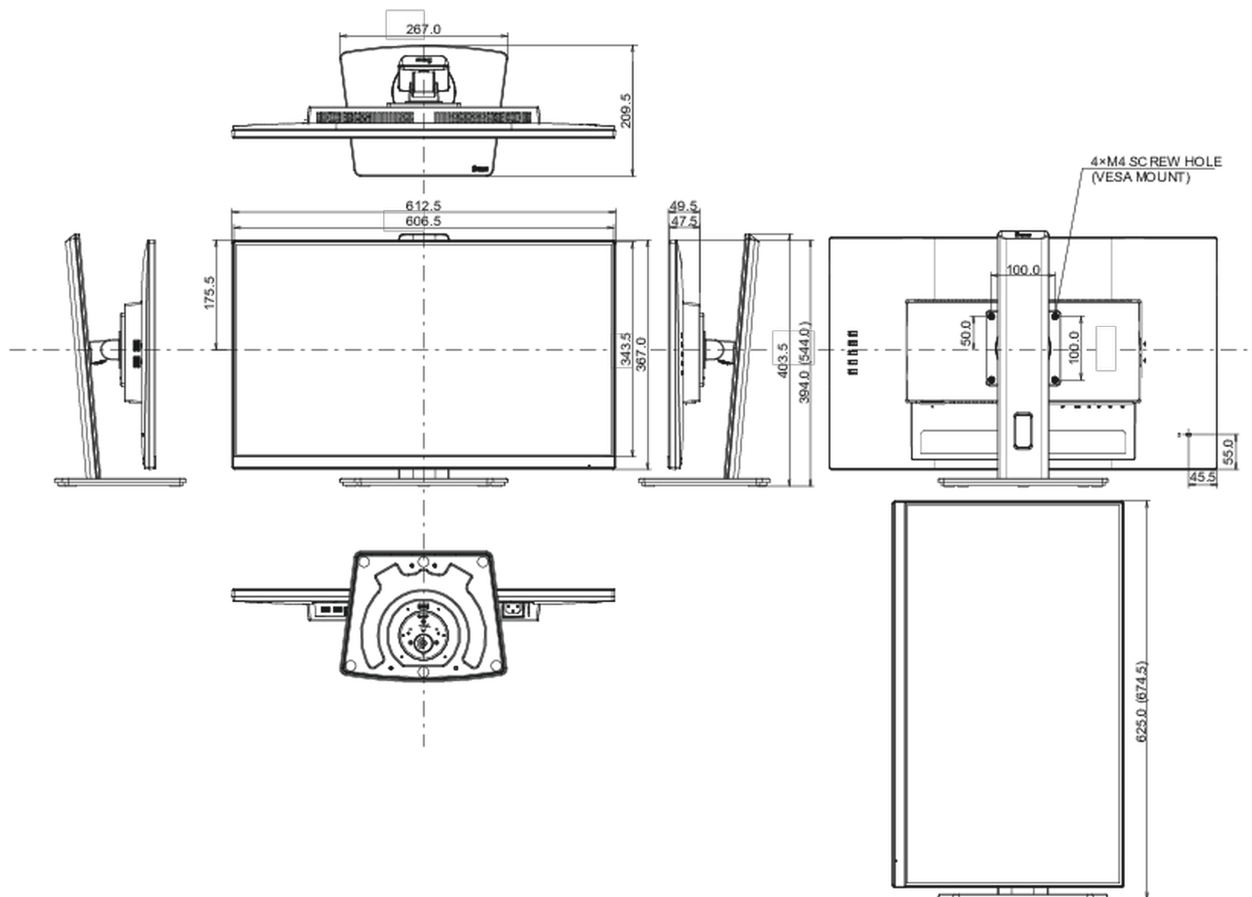

Cable management system

yes

05 ACCESSORIES INCLUDED

Cables

power, USB, HDMI, DP

Other

quick start guide, safety guide

06 POWER MANAGEMENT

Power supply unit

internal

Power supply

AC 100 - 240V, 50/60Hz

Power usage

17W typical, 0.5W stand by, 0.3W off mode

07 SUSTAINABILITY

Regulations

TCO Certified, CE, TÜV-Bauart, EAC, VCCI-B, PSE, RoHS support, ErP, WEEE, REACH, UKCA

Energy efficiency class (Regulation (EU) 2017/1369)

E

EPEAT

*registration varies by country, go to www.epeat.net for details

REACH SVHC

above 0.1%: Lead

08 DIMENSIONS / WEIGHT

Product dimensions W x H x D

612.5 x 394 (544) x 209.5mm

Box dimensions W x H x D

690 x 455 x 168mm

Weight (without box)

5.7kg

EAN code

4948570122592